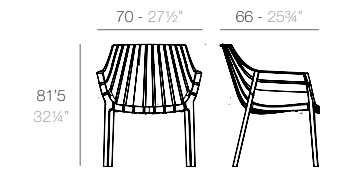

SOLID chair.

Basic. Básico.	55024	55024	8 max.	White Black Ecrú Red Bronze Pickle Almond Melon Mostaza Navy
Cushion. Acolchado (Nautic)	55024CO			
Cushion. Acolchado (Silvertex, Crevin, Savane, Heritage)	55024CCO