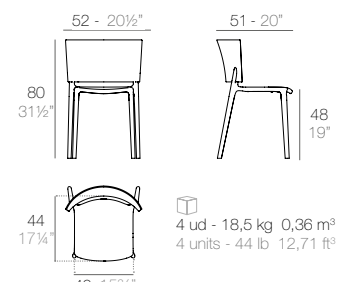

BROOKLYN chair.

Basic. Básico.	65037	65037	7 max.
Lacquered. Lacado.	65037F	65037F	
Cushion. Acolchado (Nautic)	65037CO		
Cushion. Acolchado (Silvertex, Crevin, Savane, Heritage)	65037CCO