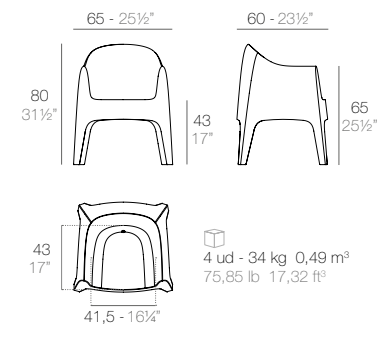

SPRITZ sun lounger.

Basic. Básico.	56027	56027	4 max.	White Black Ecrú Red Bronze Pickle Almond Melon Mostaza Navy Tortora
Cushion. Acolchado (Nautic)	56027CO			
Cushion. Acolchado (Silvertex, Crevin, Savane, Heritage)	56027CCO