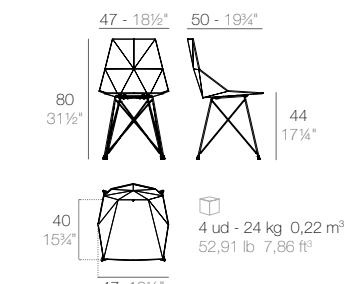

FAZ INOX. LEGS chair.

Basic. Básico.	54044	54044	
Lacquered. Lacado.	54044F	54044F	
Cushion. Acolchado (Nautic)	54044CO		
Cushion. Acolchado (Silvertex, Crevin, Savane, Heritage)	54044CCO