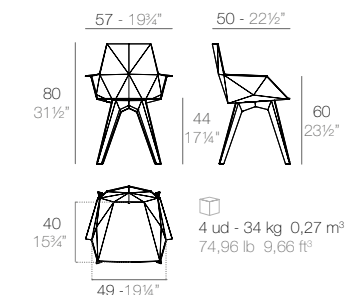

FAZ CLEAR LEGS armchair.

Basic. Básico.	54063	54063	
Lacquered. Lacado.	54063F	54063F	
Cushion. Acolchado (Nautic)	54044CO		
Cushion. Acolchado (Silvertex, Crevin, Savane, Heritage)	54044CCO