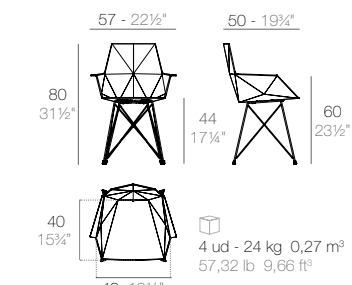

FAZ INOX. LEGS armchair.

Basic. Básico.	54045	54045	
Lacquered. Lacado.	54045F	54045F	
Cushion. Acolchado (Nautic)	54044CO		
Cushion. Acolchado (Silvertex, Crevin, Savane, Heritage)	54044CCO