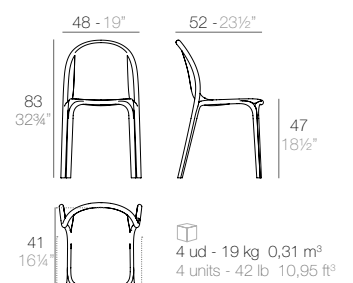

BROOKLYN chair with arms.

Basic. Básico.	65038	65038	7 max.
Lacquered. Lacado.	65038F	65038F	
Cushion. Acolchado (Nautic)	65038CO		
Cushion. Acolchado (Silvertex, Crevin, Savane, Heritage)	65038CCO