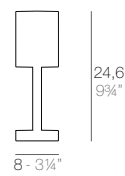

LED WHITE	LED 5 COLORS	LED 5 COLORS DMX	Clear	Fume	Ambar
EUROPE PLUG	54252WY	54252Y	54252DY	☐	☐	☐
USA PLUG	54290WY	54290Y	54290DY	☐	☐	☐
EUROPE PLUG	54252WY	-	-	☐	☒	☒
USA PLUG	54290WY	-	-	☐	☒	☒