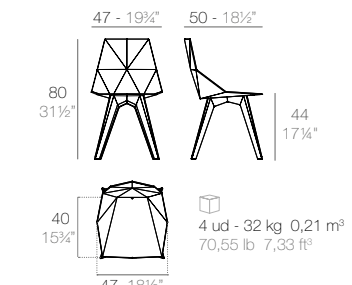

FAZ CLEAR LEGS chair.

Basic. Básico.	54062	54062	
Lacquered. Lacado.	54062F	54062F	
Cushion. Acolchado (Nautic)	54044CO		
Cushion. Acolchado (Silvertex, Crevin, Savane, Heritage)	54044CCO