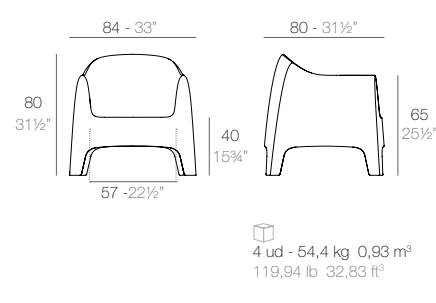

SOLID sofa.

Basic. Básico.	55022	55022	4 max.	White Black Ecrú Red Bronze Pickle Almond Melon Mostaza Navy
Cushion. Acolchado (Nautic)	55022CO			
Cushion. Acolchado (Silvertex, Crevin, Savane, Heritage)	55022CCO