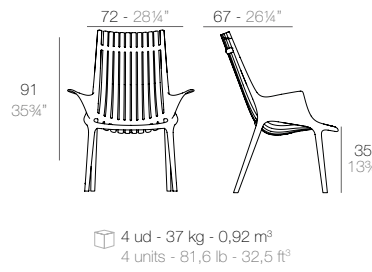

KES chair with arms.

Basic. Básico.

64017

64017

8 max.

Lacquered. Lacado.

64017F

64017F

Cushion. Acolchado (Nautic)

64018CO

Cushion. Acolchado (Silvertex, Crevin, Savane, Heritage)

64018CCO