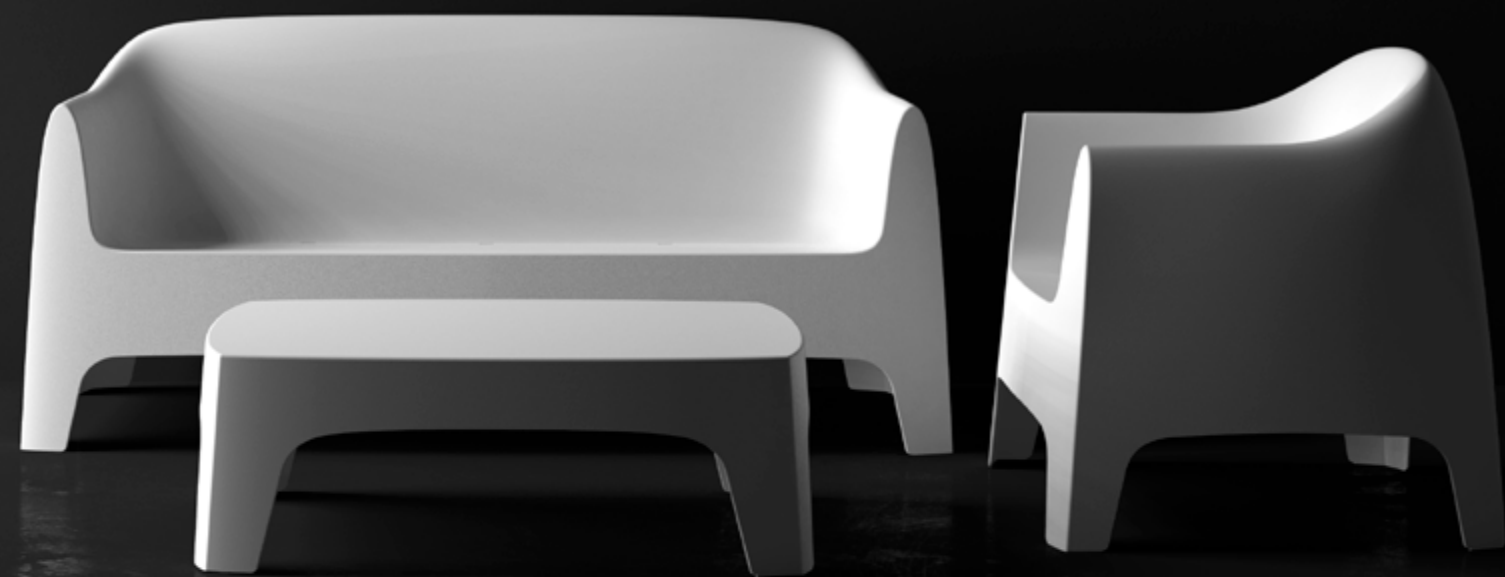

Solid

LOUNGE CHAIR & SOFA
& COFFEE TABLE
by Stefano Giovannoni