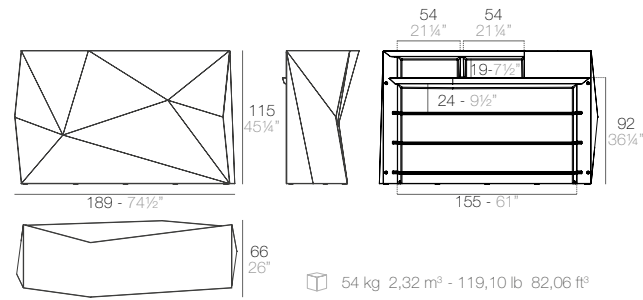

FAZ center counter

Básico / Basic	Lacado / Lacquered	LED Blanco / White	LED RGBW Cable / Cable	Bateria / Battery	LED RGBW DMX Cable / Cable	Bateria / Battery
54113	54113F	54113W	54113L	54113Y	54113D	54113DY

54 kg 2,32 m³ - 119,10 lb 82,06 ft³

Opcional. Optional.	
Set 2 Estantes HPL. 2-HPL Flat Shelf Set.	54113E
Cubre Barra Inox. Counter Top - Stainless Steel.	54113X
Set 8 ruedas ø40 mm con bloqueo. 8-wheel set with lock.	56001B
Bluetooth Sound System Pack 200W	54099

FAZ center counter with ice bucket

Basic / Basic	Lacado / Lacquered	LED Blanco / White	LED RGBW Cable / Cable	Bateria / Battery	LED RGBW DMX Cable / Cable	Bateria / Battery
54114	54114F	54114W	54114L	54114Y	54114D	54114DY