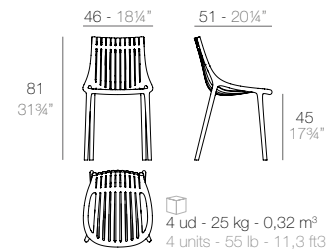

LOVE chair.

Basic. Básico.

65042

65042

5 max.

Lacquered. Lacado.

65042F

65042F

Cushion. Acolchado (Nautic)

65042CO

Cushion. Acolchado (Silvertex, Crevin, Savane, Heritage)

65042CCO