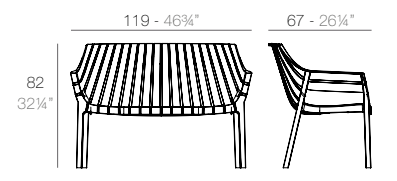

SOLID armchair.

Basic. Básico.	55027	55027	4 max.	White Black Ecrú Red Bronze Pickle Almond Melon Mostaza Navy
Cushion. Acolchado (Nautic)	55027CO			
Cushion. Acolchado (Silvertex, Crevin, Savane, Heritage)	55027CCO