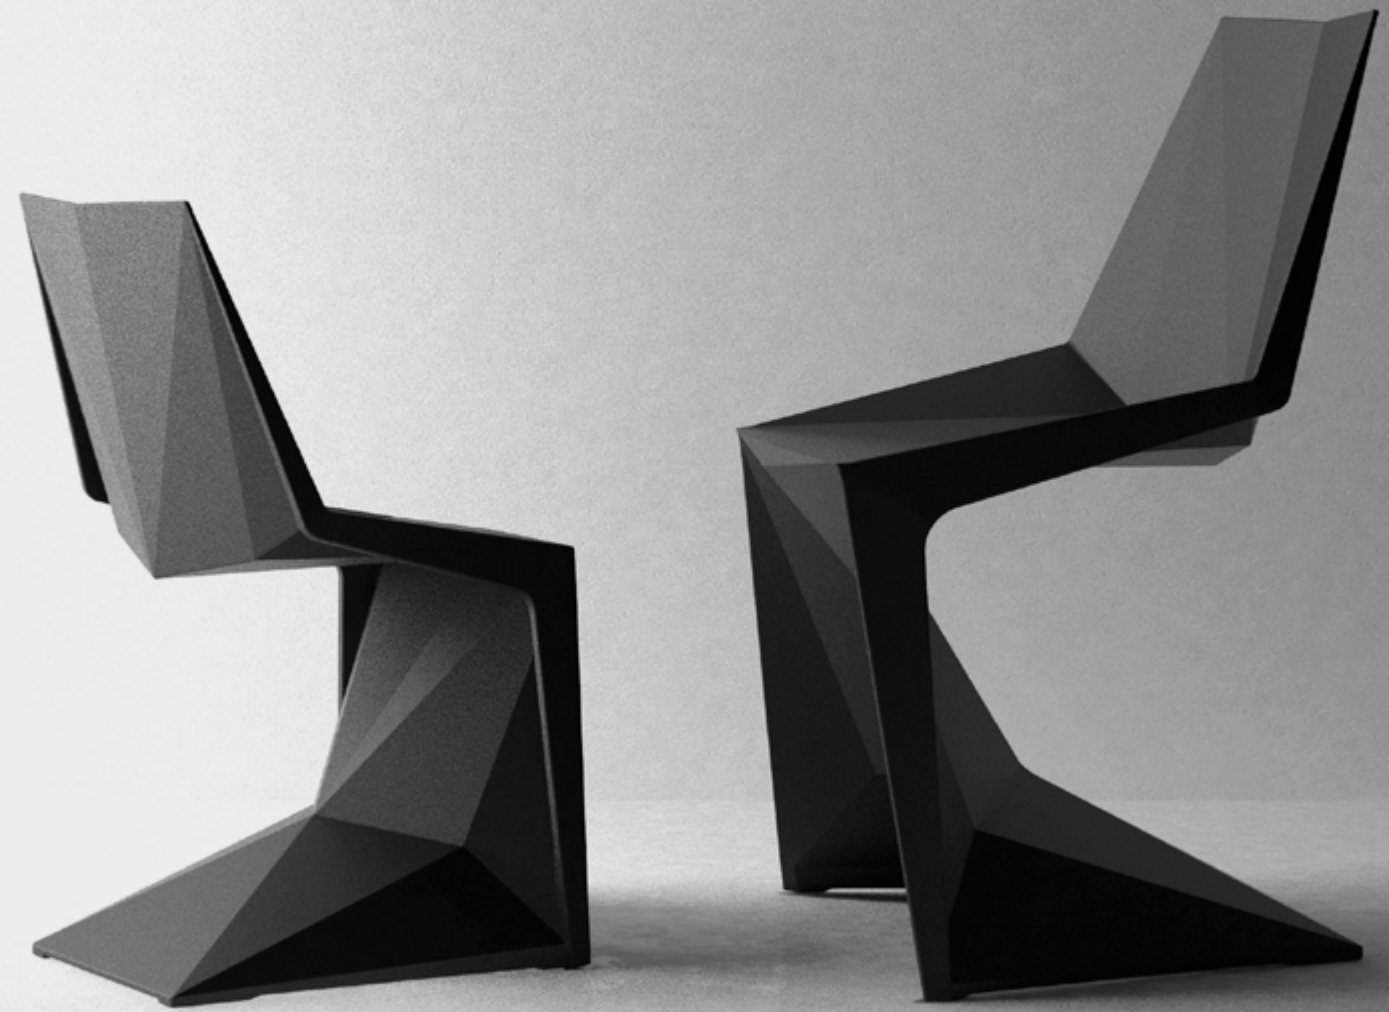

VOXEL CHAIR
red

Voxel

ARMCHAIR by Karim Rashid

Batel Auditorium, Spain
VOXEL **ARMCHAIR** & DELTA **TABLE**
white

Hotel - Bar
VOXEL **CHAIR** & FAZ **TABLE**
black

Private Terrace, Spain
VOXEL **ARMCHAIR** & FAZ **TABLE**
red