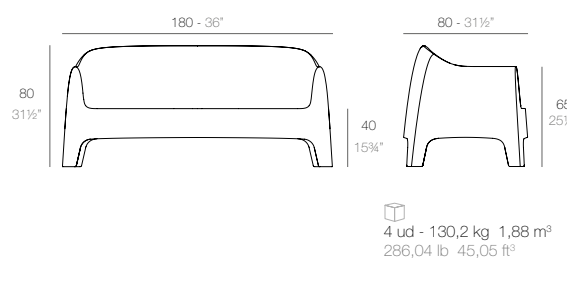

4 ud 1 a 3 ud Apilable
4 units 1 to 3 units Stackable

White Black Ecrú Red Bronze Pickle Almond Melon Mostaza Navy Tortora

4 ud 1 a 3 ud Apilable
4 units 1 to 3 units Stackable

White Black Ecrú Red Bronze Pickle Almond Melon Mostaza Navy

SPRITZ lounge chair.

Basic. Básico.	56024	56024	4 max.	White Black Ecrú Red Bronze Pickle Almond Melon Mostaza Navy Tortora
Cushion. Acolchado (Nautic)	56024CO			
Cushion. Acolchado (Silvertex, Crevin, Savane, Heritage)	56024CCO			

SOLID chair.

Basic. Básico.	55024	55024	8 max.	White Black Ecrú Red Bronze Pickle Almond Melon Mostaza Navy
Cushion. Acolchado (Nautic)	55024CO			
Cushion. Acolchado (Silvertex, Crevin, Savane, Heritage)	55024CCO			

SPRITZ sofa.

Basic. Básico.	56025	56025	4 max.	White Black Ecrú Red Bronze Pickle Almond Melon Mostaza Navy Tortora
Cushion. Acolchado (Nautic)	56025CO			
Cushion. Acolchado (Silvertex, Crevin, Savane, Heritage)	56025CCO			

SOLID armchair.

Basic. Básico.	55027	55027	4 max.	White Black Ecrú Red Bronze Pickle Almond Melon Mostaza Navy
Cushion. Acolchado (Nautic)	55027CO			
Cushion. Acolchado (Silvertex, Crevin, Savane, Heritage)	55027CCO			

SPRITZ sun lounger.

Basic. Básico.	56027	56027	4 max.	White Black Ecrú Red Bronze Pickle Almond Melon Mostaza Navy Tortora
Cushion. Acolchado (Nautic)	56027CO			
Cushion. Acolchado (Silvertex, Crevin, Savane, Heritage)	56027CCO			

SOLID lounge chair.

Basic. Básico.	55023	55023	4 max.	White Black Ecrú Red Bronze Pickle Almond Melon Mostaza Navy
Cushion. Acolchado (Nautic)	55023CO			
Cushion. Acolchado (Silvertex, Crevin, Savane, Heritage)	55023CCO			

SOLID sofa.

Basic. Básico.	55022	55022	4 max.	White Black Ecrú Red Bronze Pickle Almond Melon Mostaza Navy
Cushion. Acolchado (Nautic)	55022CO			
Cushion. Acolchado (Silvertex, Crevin, Savane, Heritage)	55022CCO