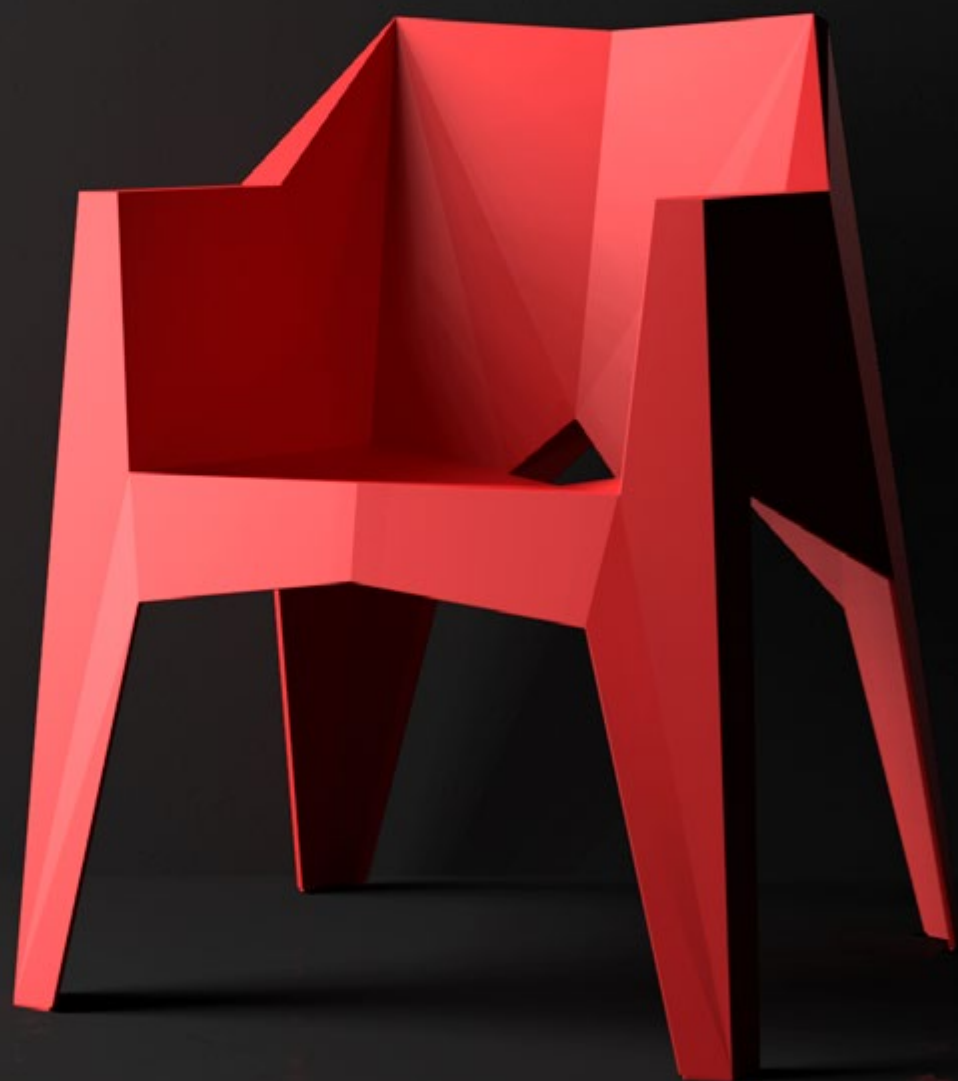

VOXEL CHAIR
red

Voxel

ARMCHAIR by Karim Rashid

Batel Auditorium, Spain
VOXEL **ARMCHAIR** & DELTA **TABLE**
white

Hotel - Bar
VOXEL **CHAIR** & FAZ **TABLE**
black

Private Terrace, Spain
VOXEL **ARMCHAIR** & FAZ **TABLE**
red