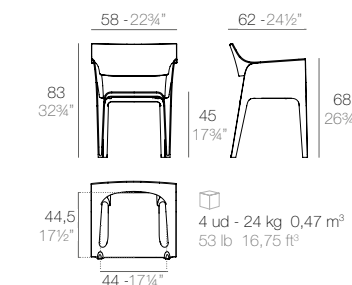

LA PEDRERA armchair.

Basic. Básico.	65004	65004	4 max.
Lacquered. Lacado.	65004F	65004F	
Cushion. Acolchado (Nautic)	65004CO		
Cushion. Acolchado (Silvertex, Crevin, Savane, Heritage)	65004CCO