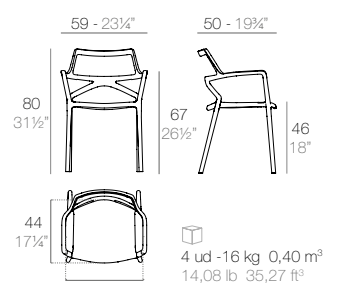

CHAIRS sillas

AFRICA armchair.

Basic. Básico.	65005	65005	5 max.
Lacquered. Lacado.	65005F	65005F	
Cushion. Acolchado (Nautic)	65005CO		
Cushion. Acolchado (Silvertex, Crevin, Savane, Heritage)	65005CCO		

AFRICA chair.

Basic. Básico.	65036	65036	7 max.
Lacquered. Lacado.	65036F	65036F	
Cushion. Acolchado (Nautic)	65036CO		
Cushion. Acolchado (Silvertex, Crevin, Savane, Heritage)	65036CCO		

BROOKLYN chair.

Basic. Básico.	65037	65037	7 max.
Lacquered. Lacado.	65037F	65037F	
Cushion. Acolchado (Nautic)	65037CO		
Cushion. Acolchado (Silvertex, Crevin, Savane, Heritage)	65037CCO		

BROOKLYN chair with arms.

Basic. Básico.	65038	65038	7 max.
Lacquered. Lacado.	65038F	65038F	
Cushion. Acolchado (Nautic)	65038CO		
Cushion. Acolchado (Silvertex, Crevin, Savane, Heritage)	65038CCO		

DELTA chair with arms.

Basic. Básico.	66026	66026	8 max.
Lacquered. Lacado.	66026F	66026F	
Cushion. Acolchado (Nautic)	66026CO		
Cushion. Acolchado (Silvertex, Crevin, Savane, Heritage)	66026CCO		

FAZ CLEAR LEGS chair.

Basic. Básico.	54062	54062	
Lacquered. Lacado.	54062F	54062F	
Cushion. Acolchado (Nautic)	54044CO		
Cushion. Acolchado (Silvertex, Crevin, Savane, Heritage)	54044CCO		

FAZ CLEAR LEGS armchair.

Basic. Básico.	54063	54063	
Lacquered. Lacado.	54063F	54063F	
Cushion. Acolchado (Nautic)	54044CO		
Cushion. Acolchado (Silvertex, Crevin, Savane, Heritage)	54044CCO		

FAZ INOX. LEGS chair.

Basic. Básico.	54044	54044	
Lacquered. Lacado.	54044F	54044F	
Cushion. Acolchado (Nautic)	54044CO		
Cushion. Acolchado (Silvertex, Crevin, Savane, Heritage)	54044CCO		

FAZ INOX. LEGS armchair.

Basic. Básico.	54045	54045	
Lacquered. Lacado.	54045F	54045F	
Cushion. Acolchado (Nautic)	54044CO		
Cushion. Acolchado (Silvertex, Crevin, Savane, Heritage)	54044CCO