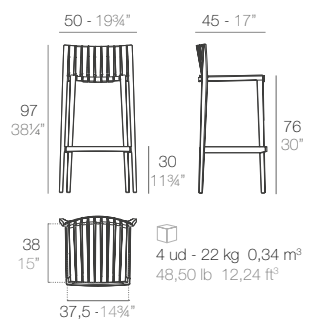

SPRITZ
counter stool.

56020 56020
Cushion. Acolchado (Nautic) 56019CO
Cushion. Acolchado (Silvertex, Crevin, Savane, Heritage) 56019CCO