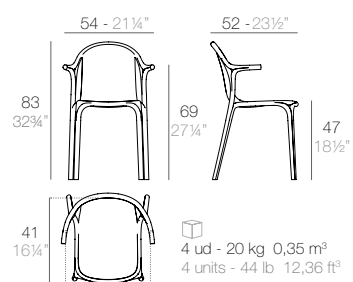

DELTA chair with arms.

Basic. Básico.	66026	66026	8 max.
Lacquered. Lacado.	66026F	66026F	
Cushion. Acolchado (Nautic)	66026CO		
Cushion. Acolchado (Silvertex, Crevin, Savane, Heritage)	66026CCO