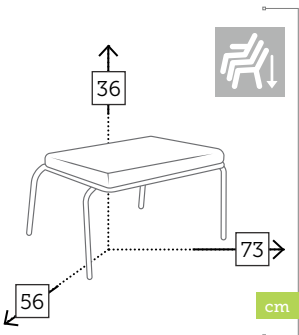

butaca apilable [cojín no incluido]

- Ref. 286GR
Aluminio charcoal
- Ref. 286WH
Aluminio white

MENU

mesa/reposapiés apilable [cojín no incluido]

Ref. 283GR
Aluminio charcoal

Ref. 283WH
Aluminio white

ONTARIO