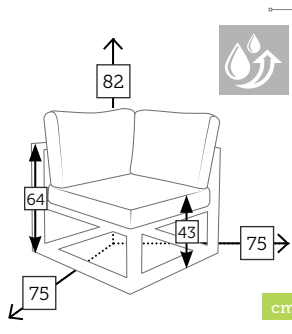

BASEL

mesa comedor rectangular

Ref. V3304TLCO
Aluminio chili orange

Ref. V3304TLMR
Aluminio matt red

Ref. V3304TLNB
Aluminio new blue

BELLUNO

módulo corner con cojines

Ref. CAAS640CCCC
Aluminio charcoal
Cojines polyester grey