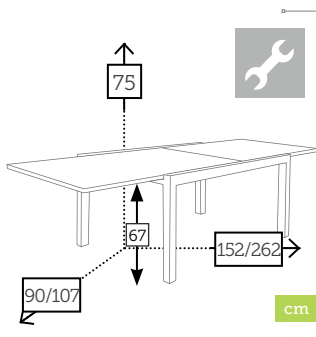

SLIDE

mesa comedor extensible [top cristal]