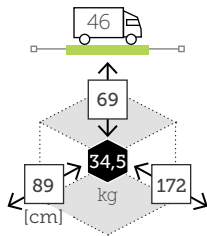

Caja: 1 ud | Volumen: 1,06 m³

THEMIS

mesa rectangular extensible [top cristal]

Ref. TAGG891T3EWHGR

Aluminio **white**
Top **grey foggy glass**

Ref. TAGG891T3EWHCP

Aluminio **white**
Top **cappuccino foggy glass**