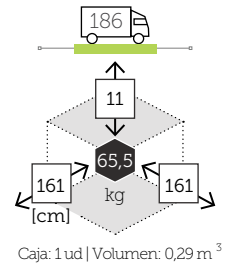

JUNE

tumbona 5 posiciones apilable

- Ref. CTXL915CHKH
  Aluminio champagne
  Sling khaki
- Ref. CTXL915MCCF
  Aluminio mocca
  Sling coffee
- Ref. CTXL915WHSB
  Aluminio white
  Sling silverblack
- Ref. CTXL915WHWH
  Aluminio white
  Sling white

LISBON

mesa comedor cuadrada [top cristal]

- Ref. TAGG638T15CCGR
  Aluminio charcoal
  Top grey
- Ref. TAGG638T15CHCP
  Aluminio champagne
  Top cappuccino
- Ref. TAGG638T15MCCP
  Aluminio mocca
  Top cappuccino
- Ref. TAGG638T15WHCP
  Aluminio white
  Top cappuccino
- Ref. TAGG638T15WHGR
  Aluminio white
  Top grey
- Ref. TAGG638T15WHWH
  Aluminio white
  Top white

JULY

tumbona 5 posiciones apilable

- Ref. CTXL975CCSB
  Aluminio charcoal
  Sling silverblack
- Ref. CTXL975CHKH
  Aluminio champagne
  Sling khaki
- Ref. CTXL975WHKH
  Aluminio white
  Sling khaki
- Ref. CTXL975WHSB
  Aluminio white
  Sling silverblack
- Ref. CTXL975WHWH
  Aluminio white
  Sling white

LUIS

taburete bar

- Ref. CTX858WOBARCCSB
  Aluminio charcoal
  Sling silverblack
- Ref. CTX858WOBARCHKH
  Aluminio champagne
  Sling khaki
- Ref. CTX858WOBARMCCF
  Aluminio mocca
  Sling coffee
- Ref. CTX858WOBARWHKH
  Aluminio white
  Sling khaki
- Ref. CTX858WOBARWHSB
  Aluminio white
  Sling silverblack
- Ref. CTX858WOBARWHWH
  Aluminio white
  Sling white

KUN

mesa auxiliar apilable

- Ref. CAAS986ST4CC
  Aluminio charcoal
- Ref. CAAS986ST4CH
  Aluminio champagne
- Ref. CAAS986ST4WH
  Aluminio white

MENU

sillón comedor apilable [cojín no incluido]

- Ref. 284GR
  Aluminio charcoal
- Ref. 284WH
  Aluminio white

butaca apilable [cojín no incluido]

- Ref. 286GR
  Aluminio charcoal
- Ref. 286WH
  Aluminio white