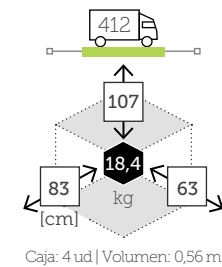

butaca apilable [cojín no incluido]

- Ref. 286GR
Aluminio charcoal
- Ref. 286WH
Aluminio white

MENU

mesa/reposapiés apilable [cojín no incluido]

Ref. 283GR
Aluminio charcoal

Ref. 283WH
Aluminio white

ONTARIO