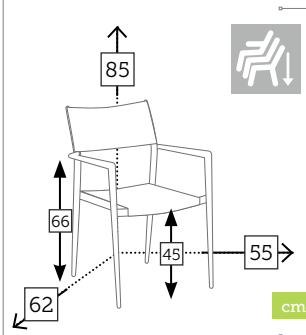

ONTARIO

sillón comedor apilable