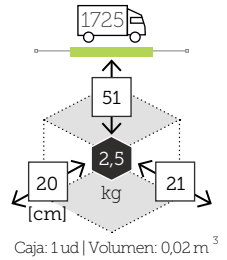

Ref. SK0004CC

Aluminio charcoal

Ref. SK0004WH

Aluminio white