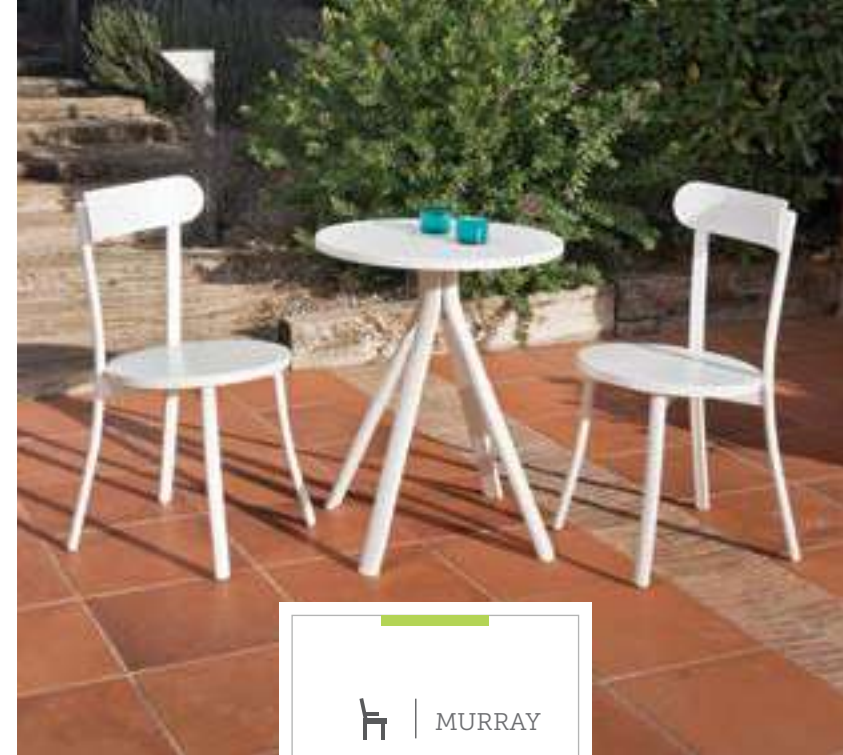

| MURRAY
 | MURRAY
ø 60 cm