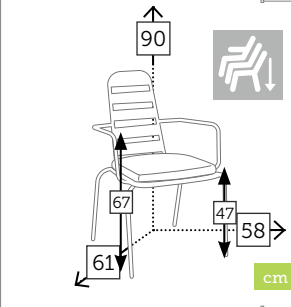

MENU

sillón comedor apilable [cojín no incluido]

- Ref. 284GR
  Aluminio charcoal
- Ref. 284WH
  Aluminio white