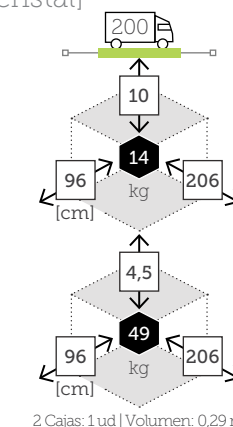

2 Cajas: 1 ud | Volumen: 0,29 m³