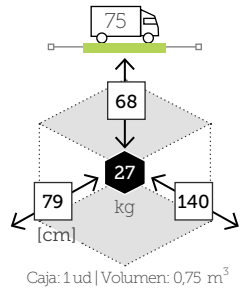

BELLUNO meridienne brazo derecho con cojines

- Ref. CAAS6402LRCCC
  Aluminio charcoal
  Cojines polyester grey
- Ref. CAAS6402LRCHC
  Aluminio champagne
  Cojines polyester khaki
- Ref. CAAS6402LRMCC
  Aluminio mocca
  Cojines polyester khaki
- Ref. CAAS6402LRWHC
  Aluminio white
  Cojines polyester grey