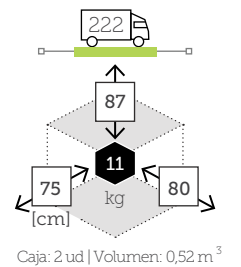

butaca apilable [cojín no incluido]

- Ref. 286GR
Aluminio charcoal
- Ref. 286WH
Aluminio white

MENU

mesa/reposapiés apilable [cojín no incluido]

Ref. 283GR
Aluminio charcoal

Ref. 283WH
Aluminio white

ONTARIO