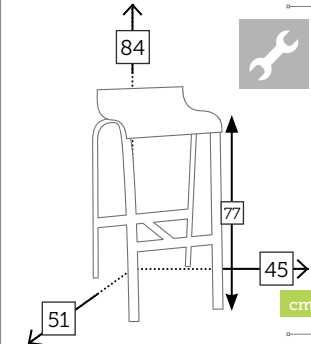

LUIS

taburete bar