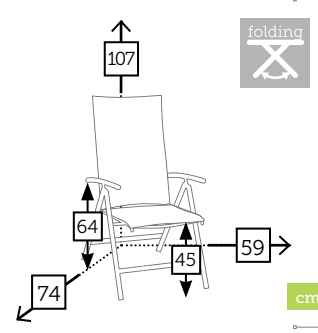

YORK

sillón reclinable 5 posiciones

Ref. CTXP906CCSB

Aluminio charcoal
Sling silverblack

Ref. CTXP906CHKH

Aluminio champagne
Sling khaki

Ref. CTXP906WHKH

Aluminio white
Sling khaki

Ref. CTXP906WHSB

Aluminio white
Sling silverblack

Ref. CTXP906WHWH

Aluminio white
Sling white