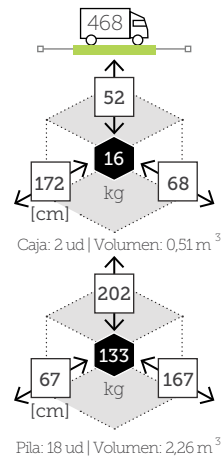

- Ref. CTXL975CCSB
  Aluminio charcoal
  Sling silverblack
- Ref. CTXL975CHKH
  Aluminio champagne
  Sling khaki
- Ref. CTXL975WHKH
  Aluminio white
  Sling khaki
- Ref. CTXL975WHSB
  Aluminio white
  Sling silverblack
- Ref. CTXL975WHWH
  Aluminio white
  Sling white