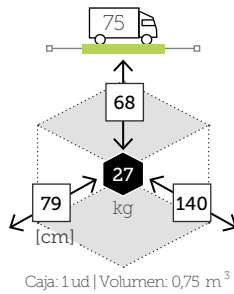

- Ref. CAAS6402LLCCC
  Aluminio charcoal
  Cojines polyester grey
- Ref. CAAS6402LLCHC
  Aluminio champagne
  Cojines polyester khaki
- Ref. CAAS6402LLMCC
  Aluminio mocca
  Cojines polyester khaki
- Ref. CAAS6402LLWHC
  Aluminio white
  Cojines polyester grey