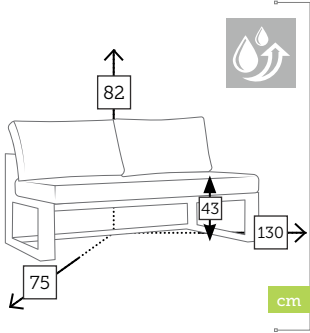

Ref. CAAS640IWOMCC
Aluminio mocca
Cojines polyester khaki

Ref. CAAS640IWOWHC
Aluminio white
Cojines polyester grey

BELLUNO

módulo extensión 2 plazas con cojines

- Ref. CAAS6402WOCCC
Aluminio charcoal
Cojines polyester grey
- Ref. CAAS6402WOCHC
Aluminio champagne
Cojines polyester khaki
- Ref. CAAS6402WOMCC
Aluminio mocca
Cojines polyester khaki
- Ref. CAAS6402WOWHC
Aluminio white
Cojines polyester grey