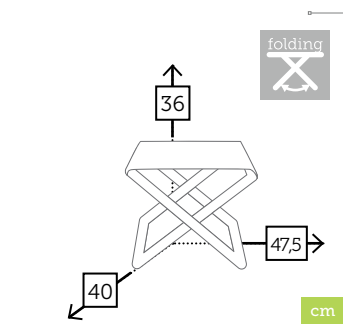

Caja: 2 ud | Volumen: 0,68 m³

XANTHUS

reposapiés plegable

Ref. CTFX719CCSB

Aluminio charcoal
Sling silverblack

Ref. CTFX719CHKH

Aluminio champagne
Sling khaki

Ref. CTFX719WHKH