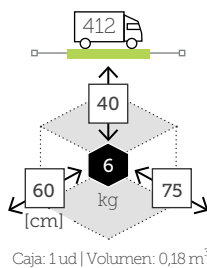

butaca apilable [cojín no incluido]

- Ref. 286GR
Aluminio charcoal
- Ref. 286WH
Aluminio white

MENU

mesa/reposapiés apilable [cojín no incluido]

Ref. 283GR
Aluminio charcoal

Ref. 283WH
Aluminio white

ONTARIO