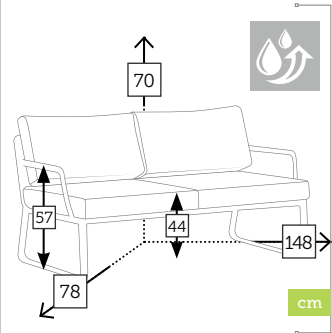

VERONA

sofá 2 plazas con cojines

- Ref. CAAS6372WC
  Aluminio white
  Cojines sachá grey

3962