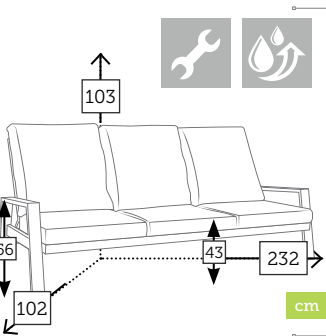

cm

Ref. CAGS715STCC
Aluminio charcoal
Top grey foggy glass

Ref. CAGS715STWH
Aluminio white
Top white foggy glass

ADELE

sofá 3 plazas reclinable con cojines [4 posiciones]

GF071

Ref. CAAS7153CCC
Aluminio charcoal
Cojines polyester grey