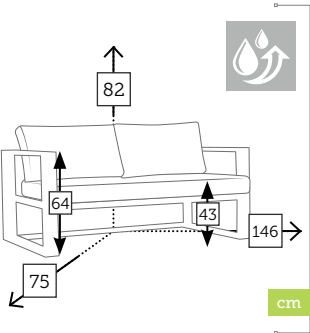

BELLUNO

sofá 2 plazas con cojines