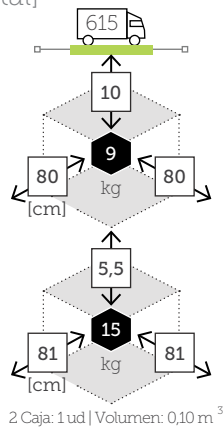

Ref. 204GWH
Aluminio white
Top white foggy glass

Ref. 204GCH
Aluminio champagne
Top cappuccino foggy glass

2 Cajas: 1 ud | Volumen: 0,29 m³

UNA

mesa centro cuadrada [top cristal]

- Ref. 706GWHGR
Aluminio white
Top grey foggy glass
- Ref. 706GWHCP
Aluminio white
Top cappuccino foggy glass
- Ref. 706GWH
Aluminio white
Top white foggy glass
- Ref. 706GCH
Aluminio champagne
Top cappuccino foggy glass