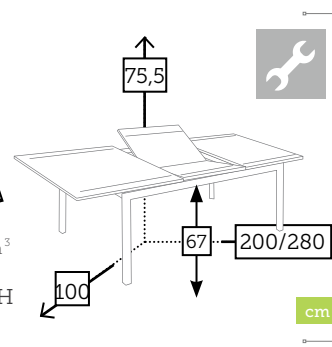

DANUBE

mesa comedor rectangular [top cristal]

- Ref. TAGG957T2WH
Aluminio white
Top white foggy glass

ESSENTIAL

mesa comedor extensible [top aluminio]

- Ref. TAGA831T2EWH
Aluminio white

- Ref. TAGA831T5EWH
Aluminio white