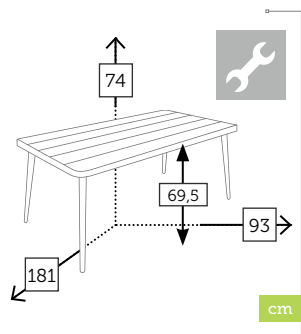

BASEL

mesa comedor rectangular

Ref. V3304TLCO
Aluminio chili orange

Ref. V3304TLMR
Aluminio matt red

Ref. V3304TLNB
Aluminio new blue

BELLUNO

módulo corner con cojines

Ref. CAAS640CCCC
Aluminio charcoal
Cojines polyester grey