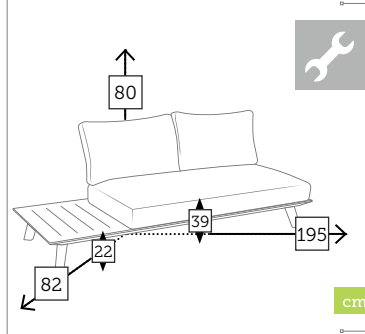

POSITANO

sofá 2 plazas con cojines

Ref. CAAS6202WOWHC
Aluminio white
Cojines polyester khaki

Ref. CAAS6202WOCCC
Aluminio charcoal
Cojines polyester grey