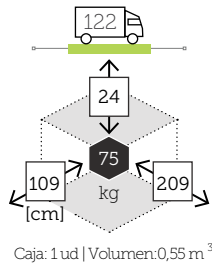

Ref. TAGG893T22CCGR

Aluminio charcoal
Top grey foggy glass

Ref. TAGG893T22CHCP

Aluminio champagne
Top cappuccino foggy glass

Ref. TAGG893T22MCCP

Aluminio mocca
Top cappuccino foggy glass

Ref. TAGG893T22WHWH

Aluminio white
Top white foggy glass