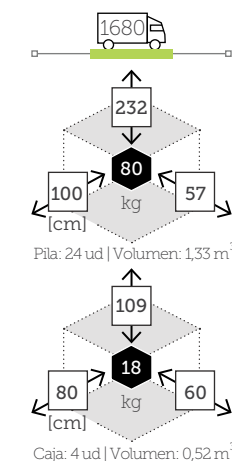

MENU

mesa/reposapiés apilable [cojín no incluido]

Ref. 283GR
Aluminio charcoal

Ref. 283WH
Aluminio white

ONTARIO

sillón comedor apilable

Ref. CTX957DQNCC
Aluminio charcoal
Olefin antracite

Ref. CTX957DQNW
Aluminio white
Olefin gentle grey

MURRAY

silla comedor [cojín no incluido]

Ref. CAA955WOAZ
Aluminio blue

Ref. CAA955WOWH
Aluminio white

ONTARIO

sillón comedor apilable

Ref. CBT957WHGR
Aluminio white
Rope grey
Sting silverblack

MURRAY

mesa bistro redonda [top aluminio]

Ref. TAGA966T60RAZ
Aluminio blue

Ref. TAGA966T60RWH
Aluminio white

ONTARIO

sillón comedor apilable

Ref. CAA957CH
Aluminio champagne

Ref. CAA957MC
Aluminio mocca

Ref. CAA957WH
Aluminio white