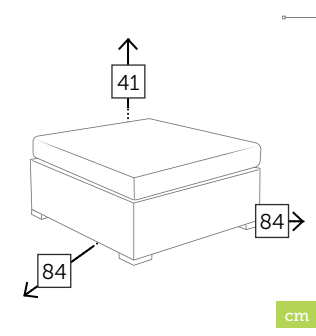

SIENA

pouf con cojín

Ref. CTXS553ST4KHC

Aluminio champagne
Sling khaki
Cojín khaki sling

Ref. CTXS553ST4WHC

Aluminio white
Sling white
Cojín white sling

cm