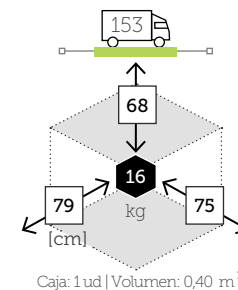

Ref. CAAS640IWCCC
Aluminio charcoal
Cojines polyester grey

Ref. CAAS640IWCHC
Aluminio champagne
Cojines polyester khaki

Ref. CAAS640IWOMCC
Aluminio mocca
Cojines polyester khaki

Ref. CAAS640IWOWHC
Aluminio white
Cojines polyester grey