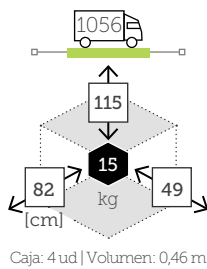

Ref. CAA955WOAZ
Aluminio blue

Ref. CAA955WOWH
Aluminio white