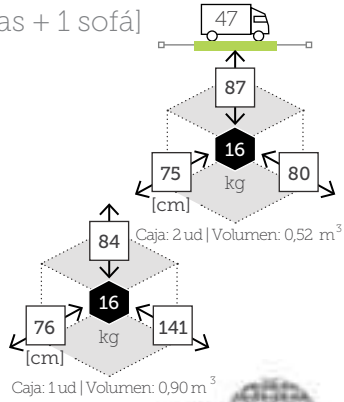

Ref. CTXS957SDQNW

Aluminio white
Olefin gentle grey