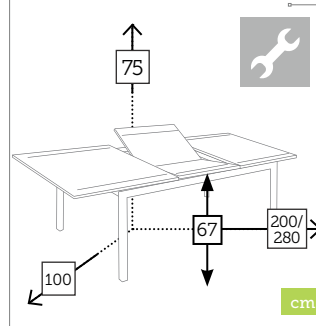

ESSENTIAL

mesa comedor extensible [top teca]

- Ref. TAGT831TSECC
  Aluminio charcoal
  Top teak
- Ref. TAGT831TSECH
  Aluminio champagne
  Top teak

- Ref. TAGT831TSEMC
  Aluminio mocca
  Top teak
- Ref. TAGT831TSEWH
  Aluminio white
  Top teak