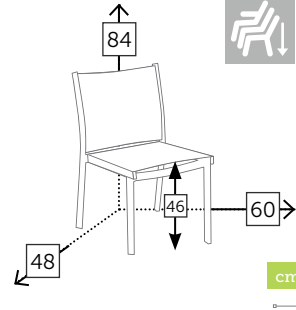

PANAMA

silla comedor apilable