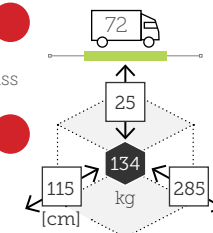

Caja: 1 ud | Volumen: 0,81 m³