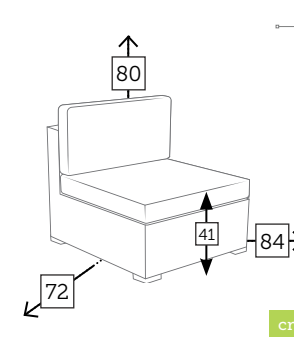

SIENA

extensión con cojines