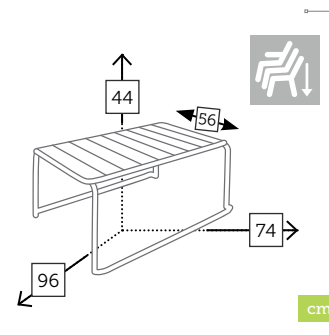

Aluminio matt red

Ref. V4026S1NB

Aluminio new blue

BARI

mesa centro apilable

Ref. V4016TECO

Aluminio chili orange

Ref. V4016TEMR