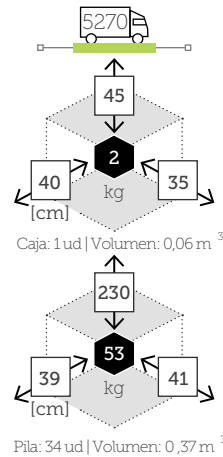

- Ref. CAAS986ST4CC
  Aluminio charcoal
- Ref. CAAS986ST4CH
  Aluminio champagne
- Ref. CAAS986ST4WH
  Aluminio white