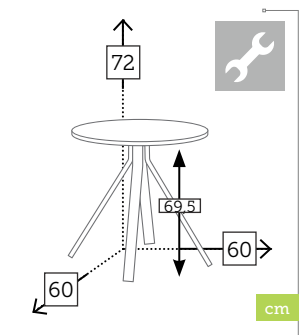

ONTARIO

sillón comedor apilable

Ref. CBT957WHGR
Aluminio white
Rope grey
Sting silverblack

MURRAY

mesa bistro redonda [top aluminio]

Ref. TAGA966T60RAZ
Aluminio blue

Ref. TAGA966T60RWH
Aluminio white

ONTARIO