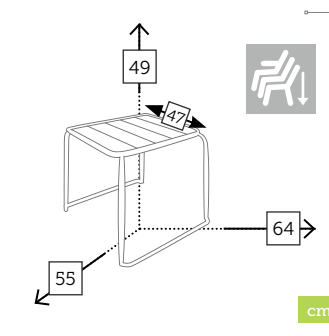

Aluminio matt red

Ref. V4026S2NB

Aluminio new blue

BARI

mesa centro apilable

Ref. V4016TSCO

Aluminio chili orange

Ref. V4016TSMR