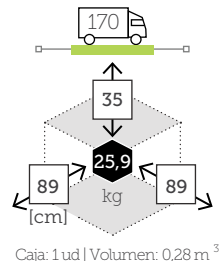

Ref. CTXS553ST4WHC

Aluminio white
Sling white
Cojín white sling

cm

SIENA

módulo angular con cojines

Ref. CTXS553LCFC

Aluminio mocca
Sling coffee
Cojines coffee sling

Ref. CTXS553LKHC