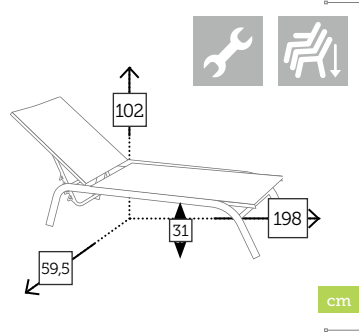

JUNE

tumbona 5 posiciones apilable