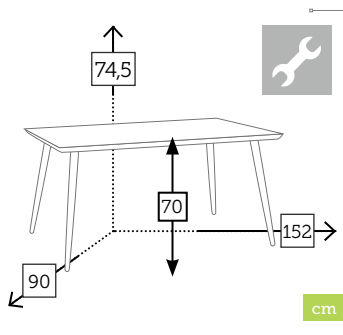

DANUBE

mesa comedor rectangular [top cristal]

- Ref. TAGG957T2WH
  Aluminio white
  Top white foggy glass