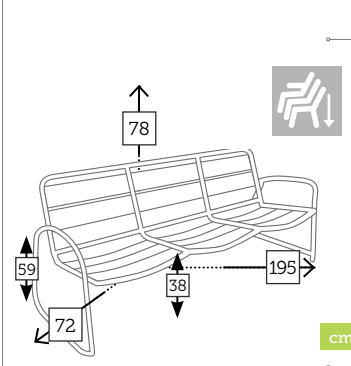

Aluminio champagne
Top capuccino foggy glass

Ref. TAGG690T2EWH

Aluminio white
Top white foggy glass

BARI

sofá 3 plazas apilable

Ref. V4026S3CO

Aluminio chili orange

Ref. V4026S3MR