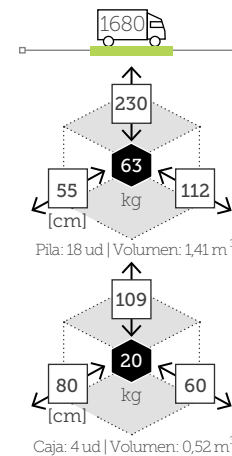

Ref. CTX957DQNCC
Aluminio charcoal
Olefin antracite

Ref. CTX957DQNW
Aluminio white
Olefin gentle grey