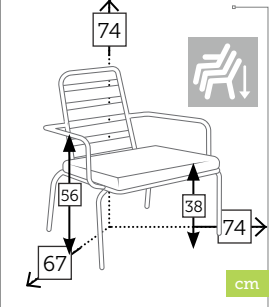

butaca apilable [cojín no incluido]

- Ref. 286GR
Aluminio charcoal
- Ref. 286WH
Aluminio white

MENU

mesa/reposapiés apilable [cojín no incluido]

Ref. 283GR
Aluminio charcoal

Ref. 283WH
Aluminio white

ONTARIO