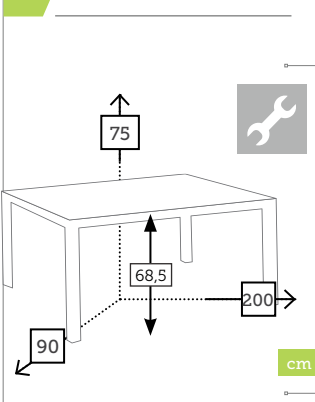

Ref. CBTS986SCCGRC

Aluminio charcoal
Rope dark grey flat
Cojines polyester grey

Caja: 1 ud | Volumen: 0,85 m³

UNA

mesa comedor rectangular [top cristal]

Ref. 204GWHGR
Aluminio white
Top grey foggy glass

Ref. 204GWHCP
Aluminio white
Top cappuccino foggy glass