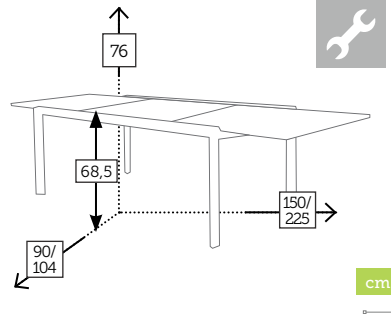

Caja: 1 ud | Volumen: 1,06 m³

THEMIS

mesa rectangular extensible [top cristal]

Ref. TAGG891T3EWHGR

Aluminio **white**
Top **grey foggy glass**

Ref. TAGG891T3EWHCP

Aluminio **white**
Top **cappuccino foggy glass**