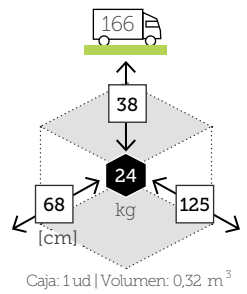

BELLUNO mesa centro rectangular [top cristal]

- Ref. CAGS640STCC
  Aluminio charcoal
  Top grey foggy glass
- Ref. CAGS640STCHC
  Aluminio champagne
  Top capuccino foggy glass
- Ref. CAGS640STMC
  Aluminio mocca
  Top capuccino foggy glass
- Ref. CAGS640STWHCP
  Aluminio white
  Top capuccino foggy glass
- Ref. CAGS640STWHWH
  Aluminio white
  Top white foggy glass