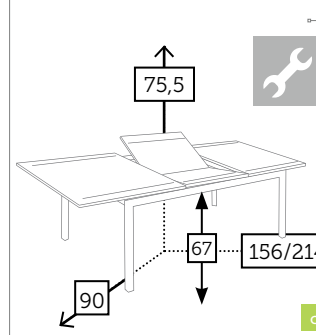

DANUBE

mesa comedor rectangular [top cristal]

- Ref. TAGG957T2WH
Aluminio white
Top white foggy glass

ESSENTIAL

mesa comedor extensible [top aluminio]

- Ref. TAGA831T2EWH
Aluminio white

- Ref. TAGA831T5EWH
Aluminio white