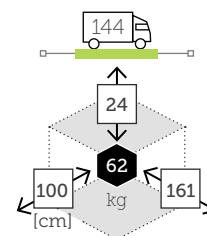

Caja: 1 ud | Volumen: 0,38 m³