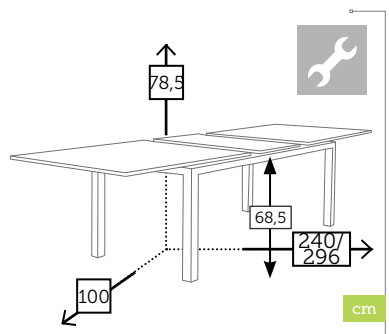

THOR

mesa comedor extensible [top cristal]

Ref. TAGG978T24ECC

Aluminio charcoal
Top grey foggy glass

Ref. TAGG978T24ECH

Aluminio champagne
Top cappuccino foggy glass

Ref. TAGG978T24EWH

Aluminio white
Top white foggy glass