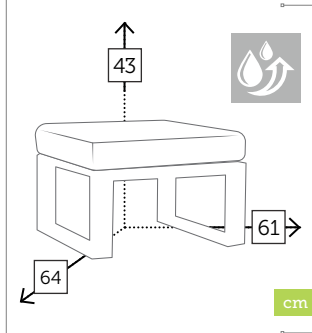

- Ref. CAAS6402CCC
  Aluminio charcoal
  Cojines polyester grey
- Ref. CAAS6402CHC
  Aluminio champagne
  Cojines polyester khaki
- Ref. CAAS6402MCC
  Aluminio mocca
  Cojines polyester khaki
- Ref. CAAS6402WHC
  Aluminio white
  Cojines polyester grey