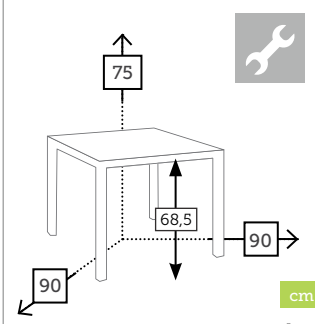

Caja: 2 ud | Volumen: 0,66 m³

UNA

mesa comedor cuadrada [top cristal]

Ref. 202GWHGR
Aluminio white
Top grey foggy glass

Ref. 202GWHCP
Aluminio white
Top cappuccino foggy glass

Ref. 202GWH
Aluminio white
Top white foggy glass