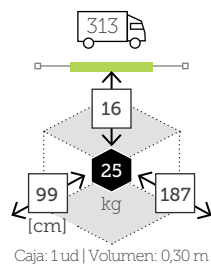

BASEL

sillón comedor apilable

Ref. V3407D1CO
Aluminio chili orange

Ref. V3407D1MR
Aluminio matt red

Ref. V3407D1NB
Aluminio new blue

BELLUNO

butaca con cojines

Ref. CAAS640IUCCC
Aluminio charcoal
Cojines polyester grey

Ref. CAAS640IUCHC
Aluminio champagne
Cojines polyester khaki

Ref. CAAS640IUMCC
Aluminio mocca
Cojines polyester khaki

Ref. CAAS640IUWHC
Aluminio white
Cojines polyester grey

BASEL

mesa comedor rectangular

Ref. V3304TLCO
Aluminio chili orange

Ref. V3304TLMR
Aluminio matt red

Ref. V3304TLNB
Aluminio new blue

BELLUNO

módulo corner con cojines

Ref. CAAS640CCCC
Aluminio charcoal
Cojines polyester grey

Ref. CAAS640CCHC
Aluminio champagne
Cojines polyester khaki

Ref. CAAS640CMCC
Aluminio mocca
Cojines polyester khaki

Ref. CAAS640CWHC
Aluminio white
Cojines polyester grey

BASEL

butaca apilable

Ref. V3408DKCO
Aluminio chili orange

Ref. V3408DKMR
Aluminio matt red

Ref. V3408DKNB
Aluminio new blue

BELLUNO

módulo extensión con cojines

Ref. CAAS640IWCCC
Aluminio charcoal
Cojines polyester grey

Ref. CAAS640IWCHC
Aluminio champagne
Cojines polyester khaki

Ref. CAAS640IWOMCC
Aluminio mocca
Cojines polyester khaki

Ref. CAAS640IWOWHC
Aluminio white
Cojines polyester grey