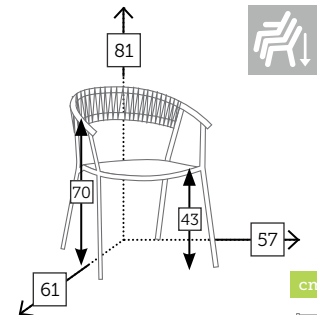

AUTO

sillón comedor apilable

cm

Ref. CBT695CC
Aluminio charcoal
Rope black
Sling black

Ref. CBT695WH
Aluminio white
Rope grey
Sling silverblack