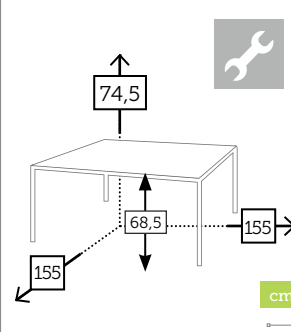

LISBON

mesa comedor cuadrada [top cristal]

- Ref. TAGG638T15CCGR
  Aluminio charcoal
  Top grey
- Ref. TAGG638T15CHCP
  Aluminio champagne
  Top cappuccino
- Ref. TAGG638T15MCCP
  Aluminio mocca
  Top cappuccino
- Ref. TAGG638T15WHCP
  Aluminio white
  Top cappuccino
- Ref. TAGG638T15WHGR
  Aluminio white
  Top grey
- Ref. TAGG638T15WHWH
  Aluminio white
  Top white