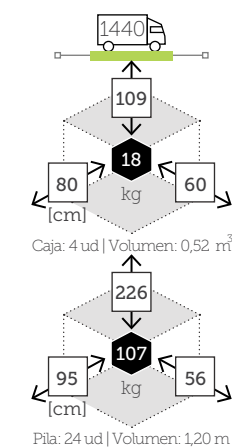

MENU

mesa/reposapiés apilable [cojín no incluido]

Ref. 283GR
Aluminio charcoal

Ref. 283WH
Aluminio white

ONTARIO

sillón comedor apilable

Ref. CTX957DQNCC
Aluminio charcoal
Olefin antracite

Ref. CTX957DQNW
Aluminio white
Olefin gentle grey

MURRAY

silla comedor [cojín no incluido]

Ref. CAA955WOAZ
Aluminio blue

Ref. CAA955WOWH
Aluminio white

ONTARIO

sillón comedor apilable

Ref. CBT957WHGR
Aluminio white
Rope grey
Sting silverblack

MURRAY

mesa bistro redonda [top aluminio]

Ref. TAGA966T60RAZ
Aluminio blue

Ref. TAGA966T60RWH
Aluminio white

ONTARIO

sillón comedor apilable

Ref. CAA957CH
Aluminio champagne

Ref. CAA957MC
Aluminio mocca

Ref. CAA957WH
Aluminio white