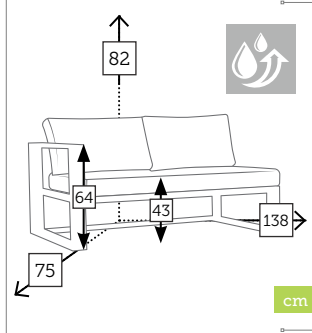

Ref. CAAS640IWOMCC
Aluminio mocca
Cojines polyester khaki

Ref. CAAS640IWOWHC
Aluminio white
Cojines polyester grey

BELLUNO

módulo extensión 2 plazas con cojines

- Ref. CAAS6402WOCCC
Aluminio charcoal
Cojines polyester grey
- Ref. CAAS6402WOCHC
Aluminio champagne
Cojines polyester khaki
- Ref. CAAS6402WOMCC
Aluminio mocca
Cojines polyester khaki
- Ref. CAAS6402WOWHC
Aluminio white
Cojines polyester grey