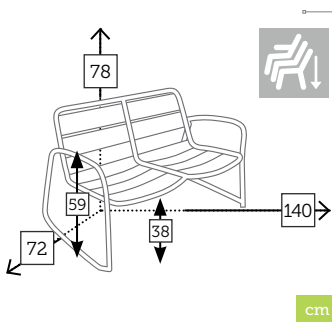

Aluminio matt red

Ref. V4016TENB

Aluminio new blue

BARI

sofá 2 plazas apilable

Ref. V4026S2CO

Aluminio chili orange

Ref. V4026S2MR