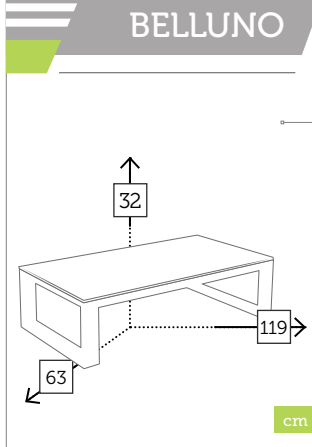

- Ref. CAAS6402LLCCC
  Aluminio charcoal
  Cojines polyester grey
- Ref. CAAS6402LLCHC
  Aluminio champagne
  Cojines polyester khaki
- Ref. CAAS6402LLMCC
  Aluminio mocca
  Cojines polyester khaki
- Ref. CAAS6402LLWHC
  Aluminio white
  Cojines polyester grey