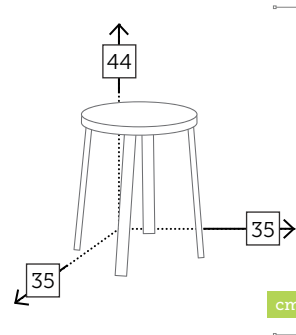

POOLAR

mesa auxiliar redonda [top aluminio]