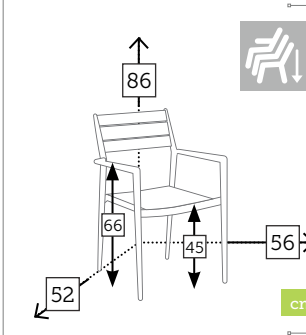

ONTARIO

sillón comedor apilable

Ref. CAA957CH
Aluminio champagne

Ref. CAA957MC
Aluminio mocca

Ref. CAA957WH
Aluminio white