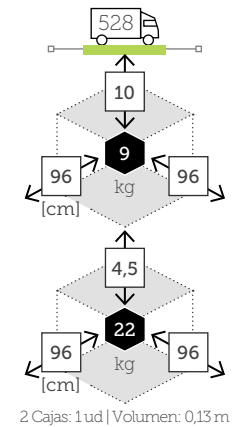

2 Cajas: 1 ud | Volumen: 0,13 m³