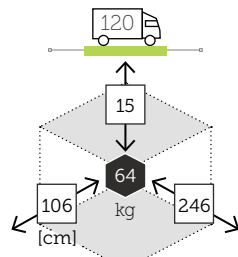

Caja: 1 ud | Volumen: 0,39 m³