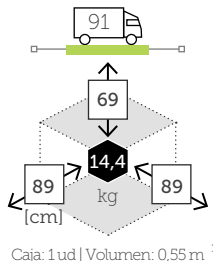

Ref. CTXS553LCFC

Aluminio mocca
Sling coffee
Cojines coffee sling

Ref. CTXS553LKHC

Aluminio champagne
Sling khaki
Cojines khaki sling

Ref. CTXS553LSBC

Aluminio silver
Sling silverblack
Cojines silverblack sling

Ref. CTXS553LWHC

Aluminio white
Sling white
Cojines white sling