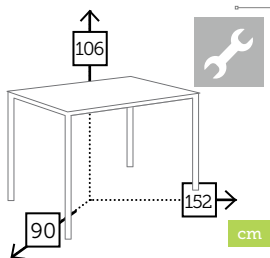

GALLIS

mesa de bar
[top cristal]

Caja: 1 ud | Volumen: 0,20 m³

Ref. TAGG858T2BARWH

Aluminio white
Top white foggy glass