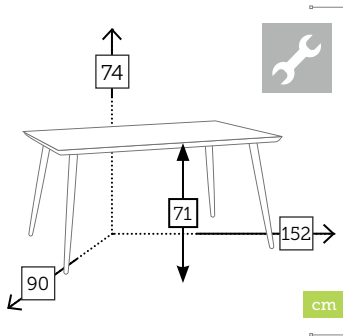

DANUBE

sillón comedor apilable

- Ref. CAR959WH
Aluminio white
Resin wheat

DANUBE

mesa comedor rectangular [top aluminio]

- Ref. TAGA957T2CH
Aluminio champagne
- Ref. TAGA957T2MC
Aluminio mocca
- Ref. TAGA957T2WH
Aluminio white