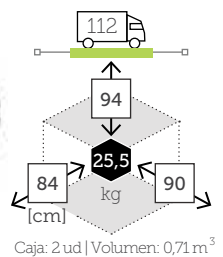

VERONA

butaca con cojines

- Ref. CAAS6371WC
  Aluminio white
  Cojines sachá grey

3961

Caja: 2 ud | Volumen: 0,71 m³