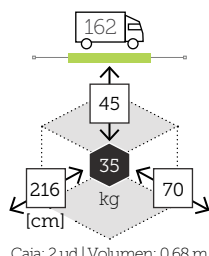

Caja: 2 ud | Volumen: 0,68 m³

XANTHUS

reposapiés plegable

Ref. CTFX719CCSB

Aluminio charcoal
Sling silverblack

Ref. CTFX719CHKH

Aluminio champagne
Sling khaki

Ref. CTFX719WHKH