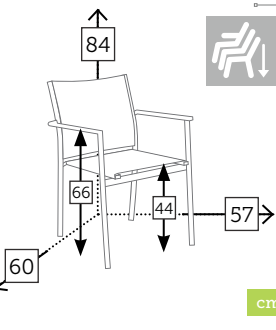

PANAMA

sillón comedor apilable