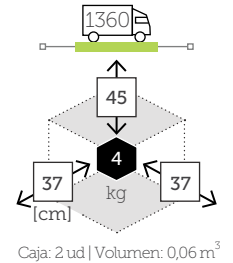

Ref. CAA966STAZ

Aluminio blue

Ref. CAA966STWH

Aluminio white