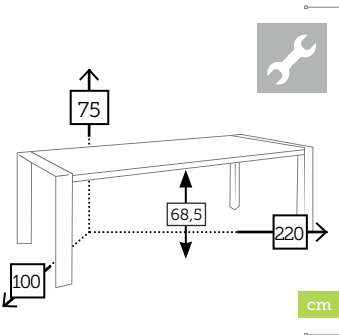

ORLANDO

mesa comedor rectangular [top cristal]