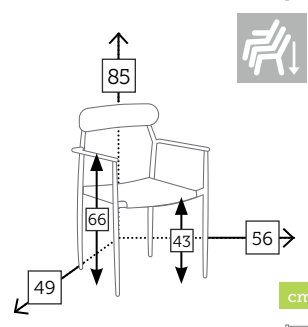

DANUBE

sillón comedor apilable

- Ref. CAR959WH
  Aluminio white
  Resin wheat