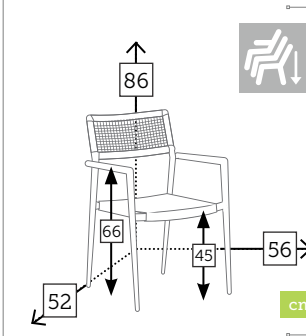

ONTARIO

sillón comedor apilable

Ref. CBT957WHGR
Aluminio white
Rope grey
Sting silverblack