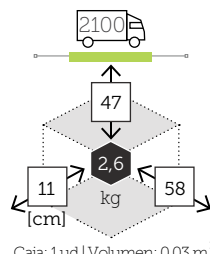

Caja: 1 ud | Volumen: 0,03 m³