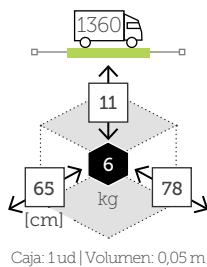

Ref. TAGA966T60RAZ
Aluminio blue

Ref. TAGA966T60RWH
Aluminio white