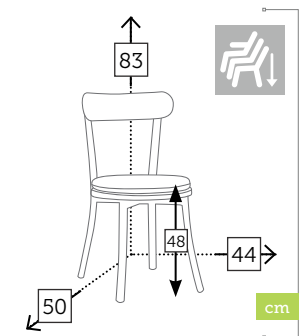

MURRAY

silla comedor [cojín no incluido]