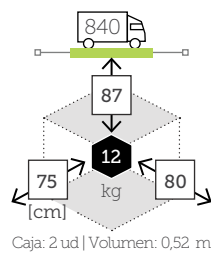

BASEL

sillón comedor apilable

Ref. V3407D1CO
Aluminio chili orange

Ref. V3407D1MR
Aluminio matt red

Ref. V3407D1NB
Aluminio new blue

BELLUNO

butaca con cojines

Ref. CAAS640IUCCC
Aluminio charcoal
Cojines polyester grey

Ref. CAAS640IUCHC
Aluminio champagne
Cojines polyester khaki

Ref. CAAS640IUMCC
Aluminio mocca
Cojines polyester khaki

Ref. CAAS640IUWHC
Aluminio white
Cojines polyester grey

BASEL

mesa comedor rectangular

Ref. V3304TLCO
Aluminio chili orange

Ref. V3304TLMR
Aluminio matt red

Ref. V3304TLNB
Aluminio new blue

BELLUNO

módulo corner con cojines

Ref. CAAS640CCCC
Aluminio charcoal
Cojines polyester grey

Ref. CAAS640CCHC
Aluminio champagne
Cojines polyester khaki

Ref. CAAS640CMCC
Aluminio mocca
Cojines polyester khaki

Ref. CAAS640CWHC
Aluminio white
Cojines polyester grey

BASEL

butaca apilable

Ref. V3408DKCO
Aluminio chili orange

Ref. V3408DKMR
Aluminio matt red

Ref. V3408DKNB
Aluminio new blue

BELLUNO

módulo extensión con cojines

Ref. CAAS640IWCCC
Aluminio charcoal
Cojines polyester grey

Ref. CAAS640IWCHC
Aluminio champagne
Cojines polyester khaki

Ref. CAAS640IWOMCC
Aluminio mocca
Cojines polyester khaki

Ref. CAAS640IWOWHC
Aluminio white
Cojines polyester grey