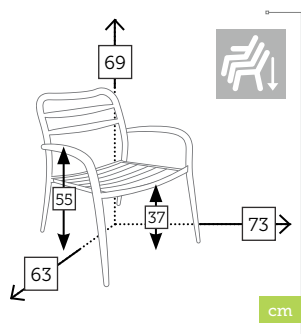

BASEL

butaca apilable