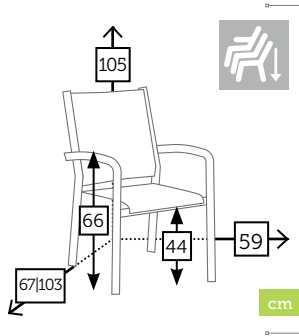

Ref. CTX859DMCCF
Aluminio mocca
Sting coffee

Ref. CTX859DWHKH
Aluminio white
Sting khaki

Ref. CTX859DWHSB
Aluminio white
Sting silverblack

Ref. CTX859DWHWH
Aluminio white
Sting white

COSMO

sillón reclinable 4 posiciones