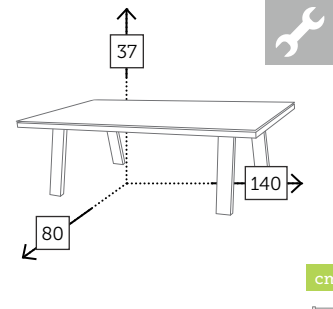

ADELE

butaca reclinable con cojín [4 posiciones]

GF071

Ref. CAAS7151CCC
Aluminio charcoal
Cojines polyester grey

GF070

Ref. CAAS7151WHC
Aluminio white
Cojines polyester khaki

ADELE

mesa centro rectangular [top cristal]