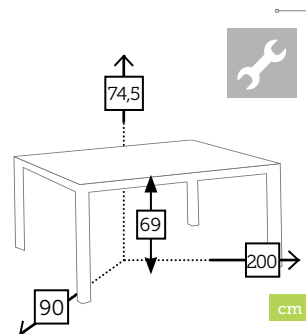

UNA

mesa comedor rectangular [top hpl]

Ref. 104.1141
Aluminio white
Top white hpl