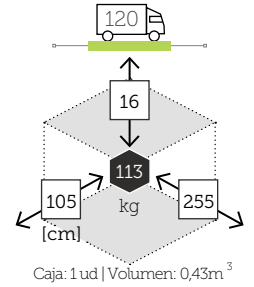

Ref. KFA0012
Madera teca reciclada