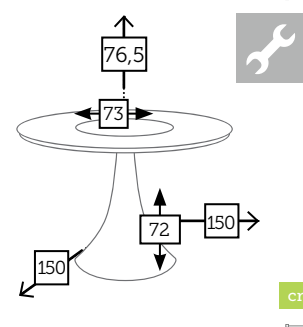

FANO

mesa comedor redonda con plato giratorio [top cristal ø 150 cm]