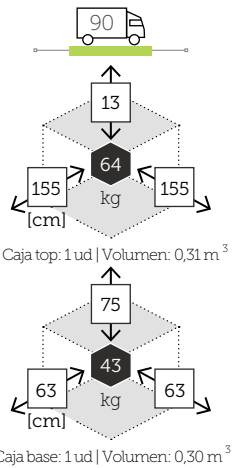

Ref. TAGG153T15RCC
Aluminio charcoal
Top grey

Ref. TAGG153T15RCH
Aluminio champagne
Top cappuccino

Ref. TAGG153T15RWH
Aluminio white
Top white