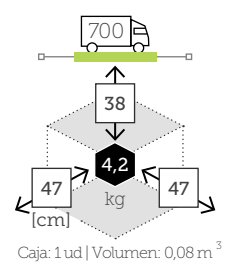

Ref. CTX710STAZ
Aluminio blue

Ref. CTX710STCC
Aluminio charcoal

Ref. CTX710STCH
Aluminio champagne

Ref. CTX710STWH
Aluminio white