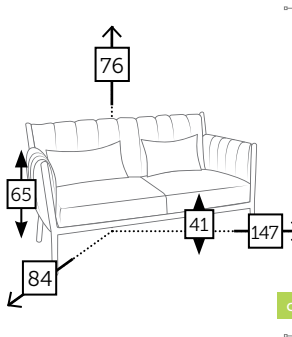

MORRIS

sofá 2 plazas con cojines

Ref. MR09622SCC

Aluminio charcoal
Cojines sunbrella dove

[QDF]

Ref. MR09622SWH

Aluminio white
Cojines sunbrella shade

[QDF]