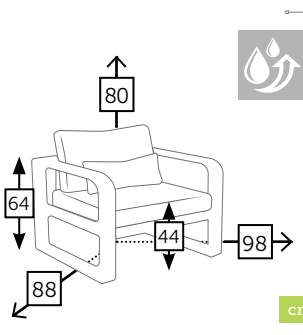

FERMO

butaca con cojines

8013
agora grafito
Ref. CAAS9411CCC
Aluminio charcoal
Cojines agora grafito

8008
agora khaki
Ref. CAAS9411CHC
Aluminio champagne
Cojines agora khaki

3961
sacha grey
Ref. CAAS9411WHC
Aluminio white
Cojines agora sacha grey