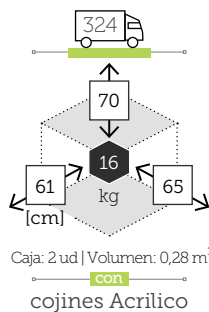

Ref. CAA920AZ

Aluminio blue

Ref. CAA920VD

Aluminio green

Ref. CAA920WH

Aluminio white