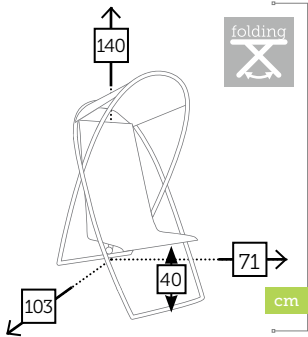

HALO

silla plegable relax