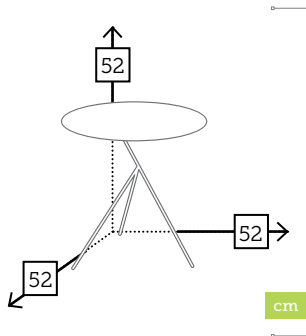

EXPLORER

mesa auxiliar redonda ø 52 cm