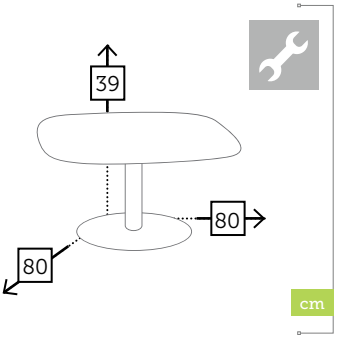

SPADE

sofá 2 plazas con cojines

Ref. CBTS6102KHC  
Aluminio champagne  
Rope khaki  
Cojín agora khaki

Ref. CBTS6102GRC  
Aluminio silver  
Rope grey  
Cojín sachá grey

SPADE

mesa centro [top cristal]

Ref. CAGS610ST4WH  
Aluminio white  
Top white foggy glass