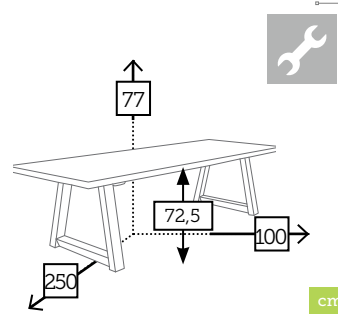

KENYA

mesa comedor rectangular