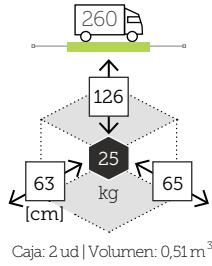

Ref. 251.2100
Polietileno white

Ref. 251.2200
Polietileno black