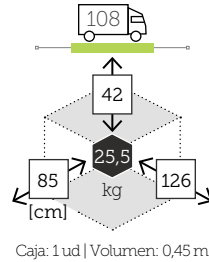

### mesa centro 3 bandejas abatibles aluminio

- Ref. CAAS940ST3CC  
Aluminio charcoal
- Ref. CAAS940ST3CH  
Aluminio champagne
- Ref. CAAS940ST3MC  
Aluminio mocca
- Ref. CAAS940ST3WH  
Aluminio white

cm