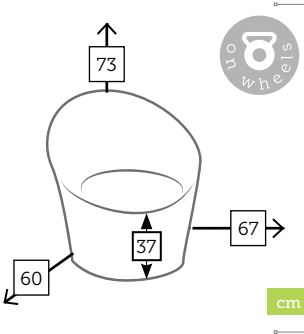

APOLLO sillón relax con cojín