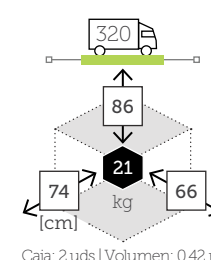

Ref. BN1005LCCC
Aluminio charcoal
Cojines batyline Granite

Ref. BN1005LCWH
Aluminio white
Cojines batyline Seagull