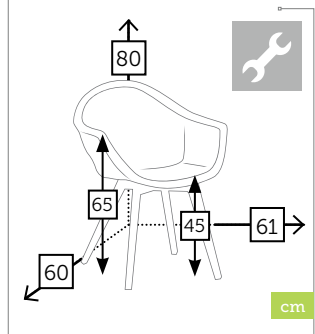

CAMPUS

sillón comedor

Ref. CAR188CCVW

Aluminio charcoal
Wicker viro white

Ref. CAR188CCVK

Aluminio charcoal
Wicker viro khaki

Ref. CAR188WHVK

Aluminio white
Wicker viro khaki

Ref. CAR188WHVW

Aluminio white
Wicker viro white