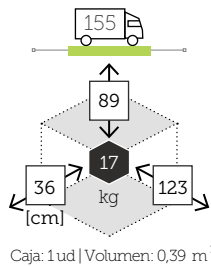

FERMO

mesa centro 3 bandejas abatibles aluminio

- Ref. CAAS940ST3CC
  Aluminio charcoal
- Ref. CAAS940ST3CH
  Aluminio champagne
- Ref. CAAS940ST3MC
  Aluminio mocca
- Ref. CAAS940ST3WH
  Aluminio white

cm

FERMO

mesa comedor rectangular extensible [top teca]

- Ref. TAGT940T28EWH
  Aluminio white
  Top Teca

cm

FERMO

mesa centro 4 bandejas abatibles aluminio

- Ref. CAAS940STCC
  Aluminio charcoal
- Ref. CAAS940STCH
  Aluminio champagne
- Ref. CAAS940STMC
  Aluminio mocca
- Ref. CAAS940STWH
  Aluminio white

cm

FERMO

taburete bar

- Ref. CAW940BARWH
  Aluminio white
  Top Teca

cm

mesa alta rectangular [top teca]

- Ref. TAGT940T127BARWH
  Aluminio white
  Top Teca

cm

FERMO

mesa comedor rectangular extensible [top cerámica]

- Ref. TAGC940T28ECCFB
  Aluminio charcoal
  Top fusion beton ceramic
- Ref. TAGC940T28EWHFB
  Aluminio white
  Top fusion beton ceramic

cm

FLO

jardinera

- Ref. 711.2100
  Polietileno white
- Ref. 711.2300
  Polietileno taupe

cm