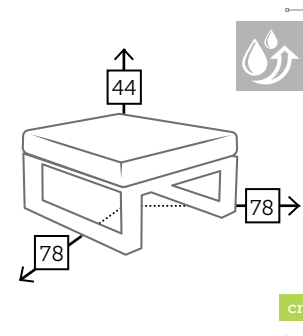

FERMO

reposapiés con cojín

8013
agora grafito
Ref. CAAF940CCC
Aluminio charcoal
Cojines agora grafito

8008
agora khaki
Ref. CAAF940CHC
Aluminio champagne
Cojines agora khaki

3961
sacha grey
Ref. CAAF940WHC
Aluminio white
Cojines agora sacha grey