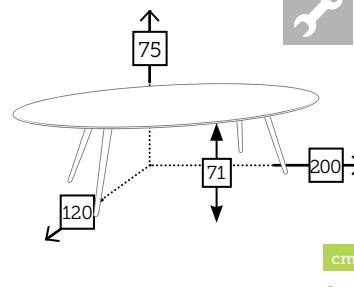

SPADE

mesa comedor ovalada [top cristal]

Ref. TAGG610T5WH

Aluminio white
Top white foggy glass