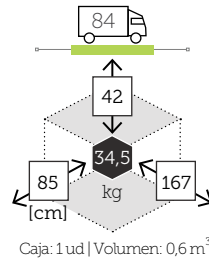

FERMO

mesa centro 3 bandejas abatibles aluminio

- Ref. CAAS940ST3CC
  Aluminio charcoal
- Ref. CAAS940ST3CH
  Aluminio champagne
- Ref. CAAS940ST3MC
  Aluminio mocca
- Ref. CAAS940ST3WH
  Aluminio white

cm

FERMO

mesa comedor rectangular extensible [top teca]

- Ref. TAGT940T28EWH
  Aluminio white
  Top Teca

cm

FERMO

mesa centro 4 bandejas abatibles aluminio

- Ref. CAAS940STCC
  Aluminio charcoal
- Ref. CAAS940STCH
  Aluminio champagne
- Ref. CAAS940STMC
  Aluminio mocca
- Ref. CAAS940STWH
  Aluminio white

cm

FERMO

taburete bar

- Ref. CAW940BARWH
  Aluminio white
  Top Teca

cm

mesa alta rectangular [top teca]

- Ref. TAGT940T127BARWH
  Aluminio white
  Top Teca

cm

FERMO

mesa comedor rectangular extensible [top cerámica]

- Ref. TAGC940T28ECCFB
  Aluminio charcoal
  Top fusion beton ceramic
- Ref. TAGC940T28EWHFB
  Aluminio white
  Top fusion beton ceramic

cm

FLO

jardinera

- Ref. 711.2100
  Polietileno white
- Ref. 711.2300
  Polietileno taupe

cm