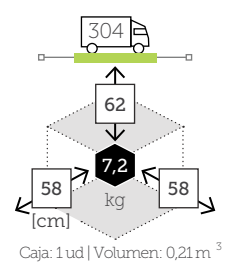

Ref. CTX710ST6AZ
Aluminio blue

Ref. CTX710ST6CC
Aluminio charcoal

Ref. CTX710ST6CH
Aluminio champagne

Ref. CTX710ST6WH
Aluminio white