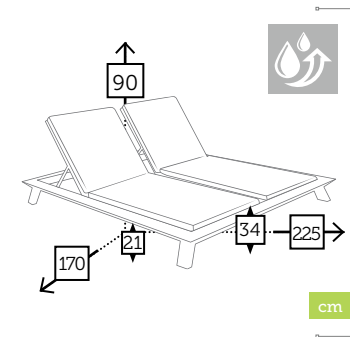

NEVERLAND

tumbona piscina 5 posiciones con cojines

agora artic

Ref. CAAL6192WHC

Aluminio white
Cojines agora artic

cm