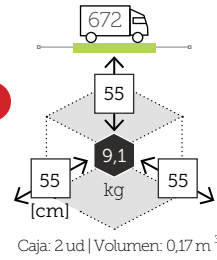

Ref. CTX126ST6AZ
Aluminio blue

Ref. CTX126ST6CC
Aluminio charcoal

Ref. CTX126ST6CH
Aluminio champagne

Ref. CTX126ST6MC
Aluminio mocca

Ref. CTX126ST6VD
Aluminio green

Ref. CTX126ST6WH
Aluminio white