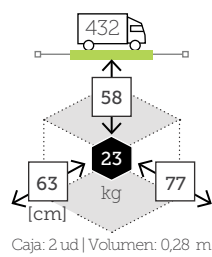

Ref. CAR817WHVAC
Aluminio white
Wicker viro ash
Cojín agora khaki

Ref. CBT817CCGRC
Aluminio charcoal
Rope grey
Cojín agora sachá grey