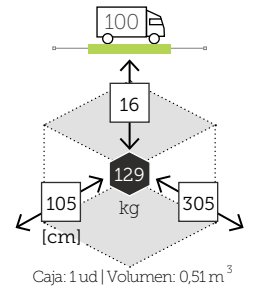

Ref. KFA0013
Madera teca reciclada