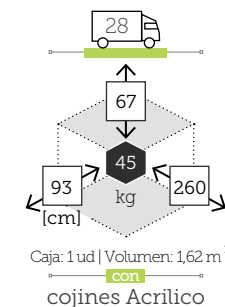

- 8013 agora grafito Ref. CAAS9413CCC
  Aluminio charcoal
  Cojines agora grafito
- 8008 agora khaki Ref. CAAS9413CHC
  Aluminio champagne
  Cojines agora khaki
- 3961 sachá grey Ref. CAAS9413WHC
  Aluminio white
  Cojines agora sachá grey