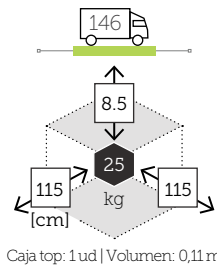

Ref. TAGG152T11RCC
Aluminio charcoal
Top grey

Ref. TAGG152T11RCH
Aluminio champagne
Top cappuccino

Ref. TAGG152T11RWH
Aluminio white
Top white