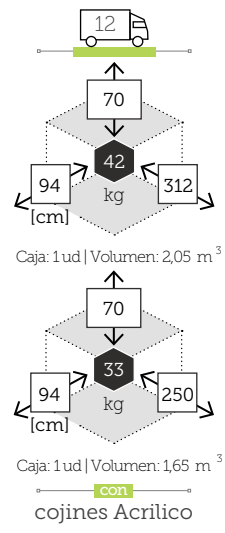

SKY

tumbona piscina acolchada 5 posiciones

Ref. CTXL815DQCC
Aluminio charcoal
Olefin antracite

Ref. CTXL815DGWH
Aluminio white
Olefin gentle grey

SPADE

butaca con cojín

Ref. CBTS6101KHC
Aluminio champagne
Rope khaki
Cojín agora khaki

Ref. CBTS6101GRC
Aluminio silver
Rope grey
Cojín sachá grey

SPADE

conjunto estar con cojines

3961
Ref. CBTS611SGRC
Aluminio silver
Rope grey
cojines sachá grey

8008
Ref. CBTS611SKHC
Aluminio champagne
Rope khaki
cojines agora khaki

SPADE

sofá 2 plazas con cojines

Ref. CBTS6102KHC
Aluminio champagne
Rope khaki
Cojín agora khaki

Ref. CBTS6102GRC
Aluminio silver
Rope grey
Cojín sachá grey

SPADE

mesa centro [top cristal]

Ref. CAGS610ST4WH
Aluminio white
Top white foggy glass

SPADE

mesa centro [top cristal]

Ref. CAGS610STWH
Aluminio white
Top white foggy glass