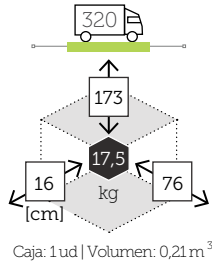

Ref. HL0000CC
Aluminio charcoal
Sling black

Ref. HL0000WH
Aluminio white
Sling grey