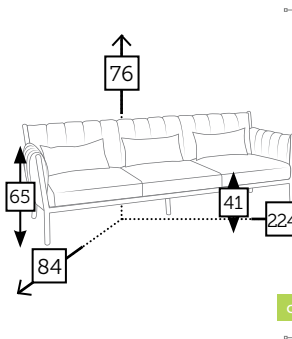

MORRIS

sofá 3 plazas con cojines

Ref. MR09623SCC

Aluminio charcoal
Cojines sunbrella dove

[QDF]

Ref. MR09623SWH

Aluminio white
Cojines sunbrella shade

[QDF]