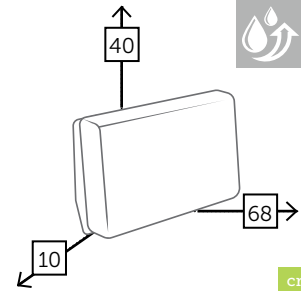

CESANO

respaldo corner con cojín

8013

agora grafito

Ref. CAAS619BCCC

Aluminio charcoal
Cojín agora grafito