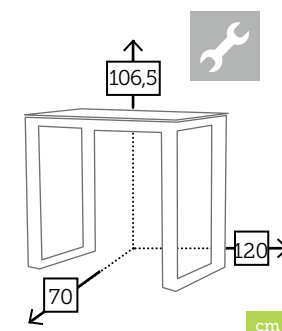

mesa alta rectangular [top teca]

- Ref. TAGT940T127BARWH
  Aluminio white
  Top Teca

cm