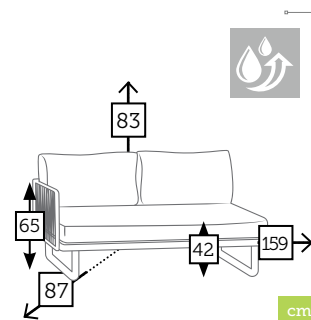

VERONA

meridienne 2 plazas con cojines