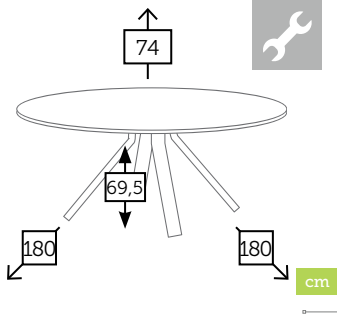

CASTOR

mesa comedor redonda [top teca]