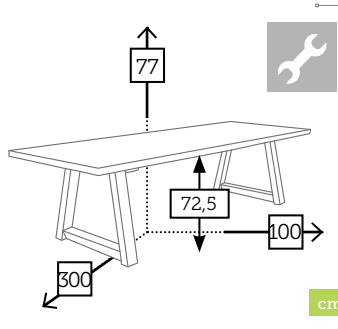

KENYA

mesa comedor rectangular