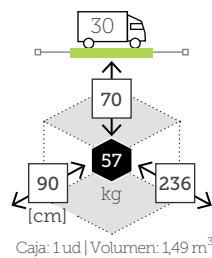

Ref. CAAS6863WWHC
Aluminio white
Cojines agora khaki
Brazo teca FSC