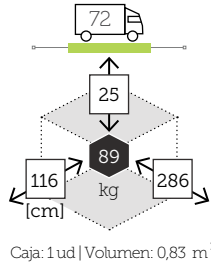

FERMO

mesa centro 3 bandejas abatibles aluminio

- Ref. CAAS940ST3CC
  Aluminio charcoal
- Ref. CAAS940ST3CH
  Aluminio champagne
- Ref. CAAS940ST3MC
  Aluminio mocca
- Ref. CAAS940ST3WH
  Aluminio white

cm

FERMO

mesa comedor rectangular extensible [top teca]

- Ref. TAGT940T28EWH
  Aluminio white
  Top Teca

cm

FERMO

mesa centro 4 bandejas abatibles aluminio

- Ref. CAAS940STCC
  Aluminio charcoal
- Ref. CAAS940STCH
  Aluminio champagne
- Ref. CAAS940STMC
  Aluminio mocca
- Ref. CAAS940STWH
  Aluminio white

cm

FERMO

taburete bar

- Ref. CAW940BARWH
  Aluminio white
  Top Teca

cm

mesa alta rectangular [top teca]

- Ref. TAGT940T127BARWH
  Aluminio white
  Top Teca

cm

FERMO

mesa comedor rectangular extensible [top cerámica]

- Ref. TAGC940T28ECCFB
  Aluminio charcoal
  Top fusion beton ceramic
- Ref. TAGC940T28EWHFB
  Aluminio white
  Top fusion beton ceramic

cm

FLO

jardinera

- Ref. 711.2100
  Polietileno white
- Ref. 711.2300
  Polietileno taupe

cm