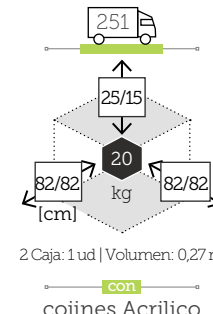

Ref. CAAF6024WHC

Aluminio white
Cojín agora artic