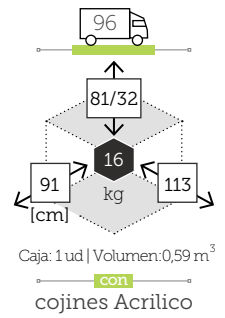

Ref. CBTS6101KHC
Aluminio champagne
Rope khaki
Cojín agora khaki

Ref. CBTS6101GRC
Aluminio silver
Rope grey
Cojín sachá grey