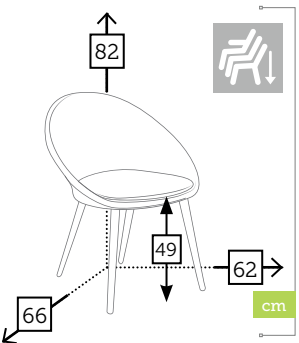

SPADE

mesa centro [top cristal]

Ref. CAGS610STWH  
Aluminio white  
Top white foggy glass

SPADE

sillón comedor con cojín

Ref. CTX610WHKHC

Aluminio white  
Sling khaki  
Cojín khaki sling

Ref. CTX610WHSBC