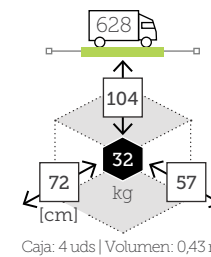

Ref. BN1005ACCC
Aluminio charcoal
Brazo teca
Cojines batyline Granite

Ref. BN1005ACWH
Aluminio white
Brazo teca
Cojines batyline Seagull