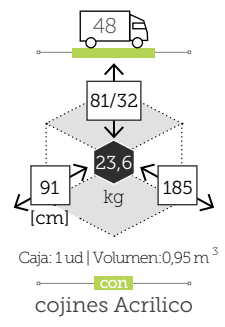

Ref. CBTS6102KHC
Aluminio champagne
Rope khaki
Cojín agora khaki

Ref. CBTS6102GRC
Aluminio silver
Rope grey
Cojín sachá grey