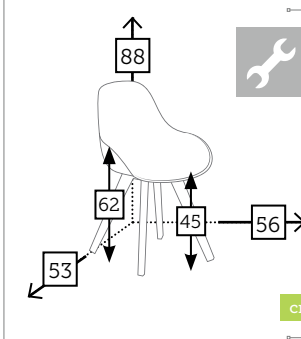

NEVERLAND

sillón comedor

Ref. CAP158WH

Aluminio white
Seat white