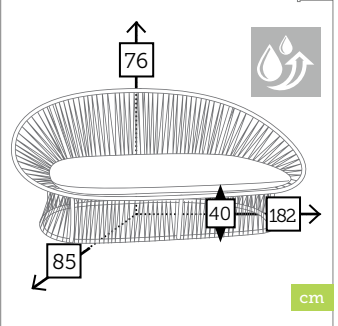

SPADE

sofá 2 plazas con cojines