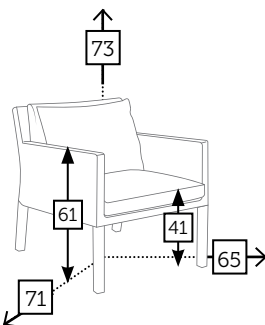

LISBON

butaca con cojines

Ref. CTXS6381GGC

Aluminio white
Olefin gentle grey
Cojín gentle grey olefin