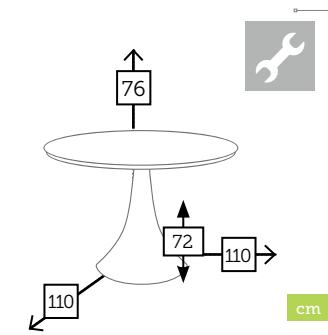

### mesa comedor redonda [top cristal ø 110 cm]

Ref. TAGG152T11RCC  
Aluminio charcoal  
Top grey

Ref. TAGG152T11RCH  
Aluminio champagne  
Top cappuccino

Ref. TAGG152T11RWH  
Aluminio white  
Top white