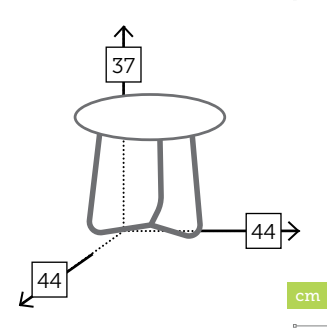

APOLLO mesa auxiliar redonda