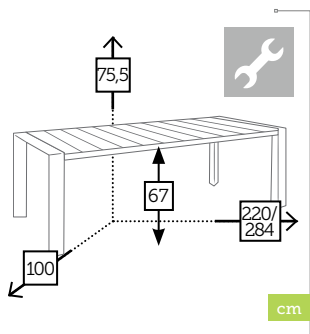

TER

mesa comedor rectangular extensible [top teca]

Ref. SA835TT4EGR
Aluminio charcoal
Top Teca

Ref. SA835TT4EWH
Aluminio white
Top Teca