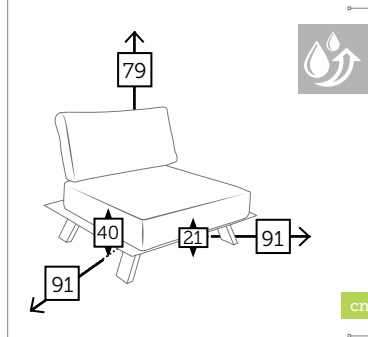

Ref. CAAS6211WOWHC

Aluminio white
Cojines agora artic

cm