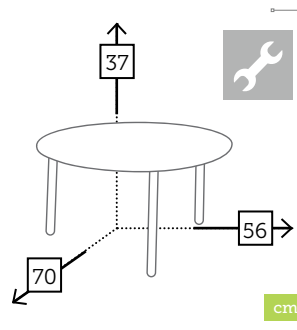

mesa centro [top aluminio]

Ref. DT041BL
Aluminio black

Ref. DT041WH
Aluminio white