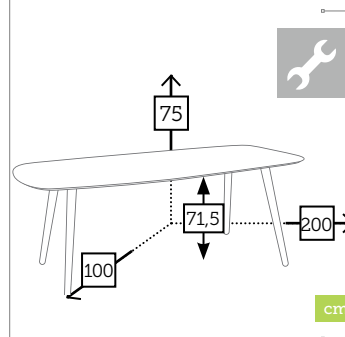

MORRIS

mesa comedor [top aluminio]

Ref. MR0962DT3CC

Aluminio charcoal

Ref. MR0962DT3WH

Aluminio white