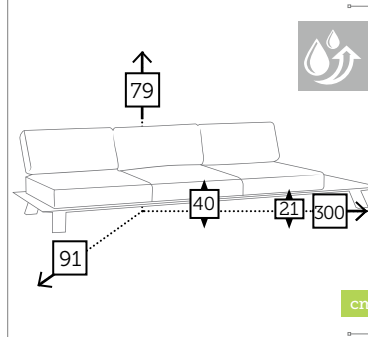

Ref. CAAS6193WOWHC

Aluminio white
Cojines agora artic

cm