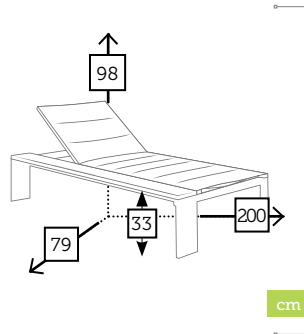

 | BLOC/LUX \*

 | VERA

 | EXPLORER  
Ø 44 cm  
Ø 52 cm

WHALE

**ALP** tumbona piscina acolchada 5 posiciones

Ref. SA833AL1DRWH  
Aluminio white  
Sling khaki

Ref. SA833AL1DLWH  
Aluminio white  
Sling khaki

Ref. SA833AL1DLGR  
Aluminio charcoal  
Sling khaki