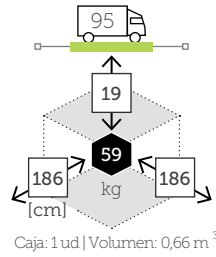

Ref. TAGT766T18RCC

Aluminio charcoal
Top Teca

Ref. TAGT766T18RWH

Aluminio white
Top Teca