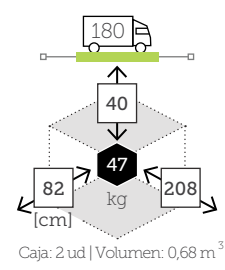

Ref. SA833AL1DRWH
Aluminio white
Sling khaki

Ref. SA833AL1DLWH
Aluminio white
Sling khaki

Ref. SA833AL1DLGR
Aluminio charcoal
Sling khaki

Ref. SA833AL1DRGR
Aluminio charcoal
Sling khaki