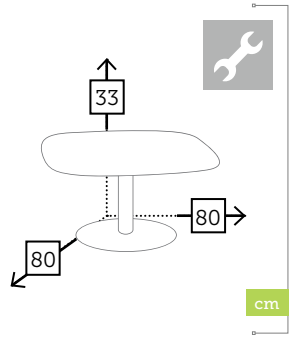

SPADE

mesa centro [top cristal]