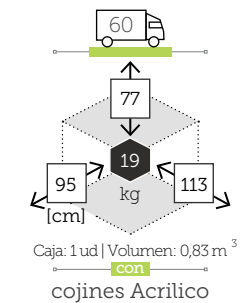

3961

sacha grey

Ref. CBTS6851GRC

Aluminio charcoal
Rope grey
Cojines agora sacha grey