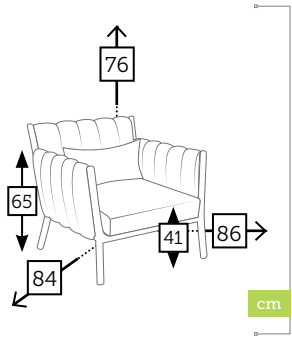

MORRIS

butaca con cojines

Ref. MR09621SCC

Aluminio charcoal
Cojines sunbrella dove

[QDF]

Ref. MR09621SWH

Aluminio white
Cojines sunbrella shade

[QDF]