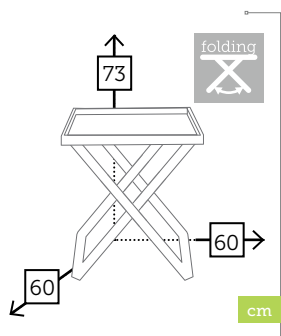

MIAMI

mesa servicio plegable con bandeja extraíble aluminio

Ref. TAGA603T6CC

Aluminio charcoal

Ref. TAGA603T6CH

Aluminio champagne

Ref. TAGA603T6MC

Aluminio mocca

Ref. TAGA603T6WH

Aluminio white