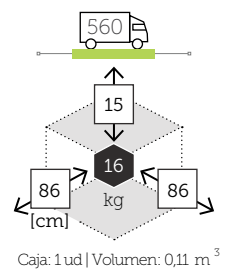

Ref. CAGS610STWH
Aluminio white
Top white foggy glass