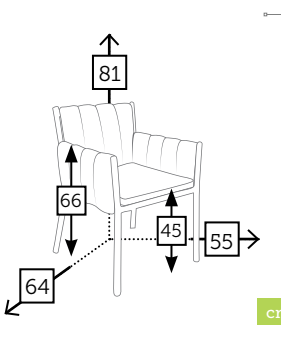

MORRIS

sillón comedor con cojín

sunbrella
dove

Ref. MR0962CC

Aluminio charcoal

Fabric sunbrella dove

sunbrella
shade

Ref. MR0962WH

Aluminio white

Fabric sunbrella shade