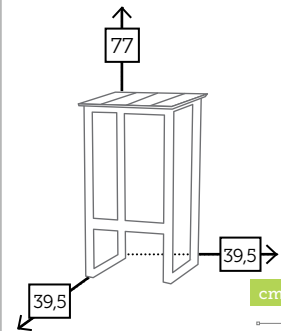

taburete bar

- Ref. CAW940BARWH
  Aluminio white
  Top Teca

cm