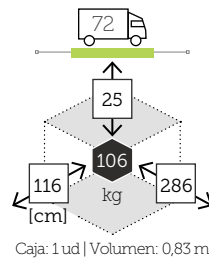

FERMO

mesa centro 3 bandejas abatibles aluminio

- Ref. CAAS940ST3CC
  Aluminio charcoal
- Ref. CAAS940ST3CH
  Aluminio champagne
- Ref. CAAS940ST3MC
  Aluminio mocca
- Ref. CAAS940ST3WH
  Aluminio white

cm

FERMO

mesa comedor rectangular extensible [top teca]

- Ref. TAGT940T28EWH
  Aluminio white
  Top Teca

cm

FERMO

mesa centro 4 bandejas abatibles aluminio

- Ref. CAAS940STCC
  Aluminio charcoal
- Ref. CAAS940STCH
  Aluminio champagne
- Ref. CAAS940STMC
  Aluminio mocca
- Ref. CAAS940STWH
  Aluminio white

cm

FERMO

taburete bar

- Ref. CAW940BARWH
  Aluminio white
  Top Teca

cm

mesa alta rectangular [top teca]

- Ref. TAGT940T127BARWH
  Aluminio white
  Top Teca

cm

FERMO

mesa comedor rectangular extensible [top cerámica]

- Ref. TAGC940T28ECCFB
  Aluminio charcoal
  Top fusion beton ceramic
- Ref. TAGC940T28EWHFB
  Aluminio white
  Top fusion beton ceramic

cm

FLO

jardinera

- Ref. 711.2100
  Polietileno white
- Ref. 711.2300
  Polietileno taupe

cm