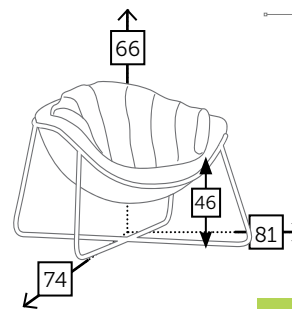

MARS

butaca relax con cojines

sunbrella dove

Ref. MS0971LCCC

Aluminio charcoal
Cojines sunbrella dove

sunbrella shade

Ref. MS0971LCWH

Aluminio white
Cojines sunbrella shade