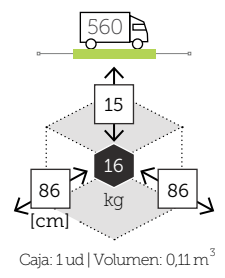

Ref. CAGS610ST4WH
Aluminio white
Top white foggy glass