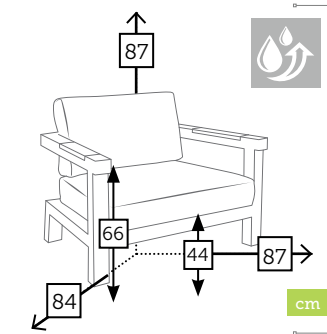

ARES butaca con cojines