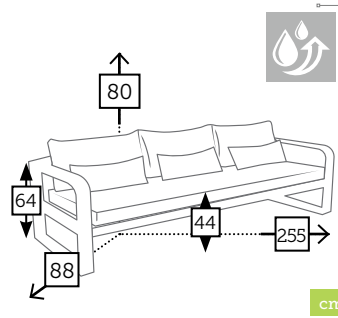

sofá 3 plazas con cojines