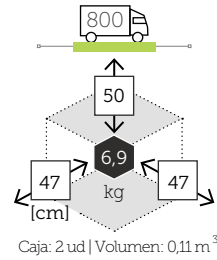

Ref. CTX126STAZ
Aluminio blue

Ref. CTX126STCC
Aluminio charcoal

Ref. CTX126STCH
Aluminio champagne

Ref. CTX126STVD
Aluminio green

Ref. CTX126STWH
Aluminio white