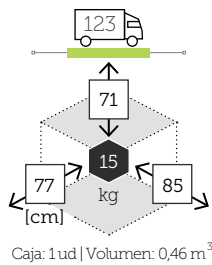

### butaca con cojines

3961  
sacha grey

Ref. CBTS9261GRC  
Aluminio charcoal  
Rope grey  
Cojines agora sacha grey

8008  
agora khaki

Ref. CBTS9261KHC  
Aluminio white  
Rope khaki  
Cojines agora khaki