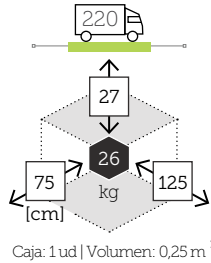

FERMO

mesa centro 3 bandejas abatibles aluminio

- Ref. CAAS940ST3CC
  Aluminio charcoal
- Ref. CAAS940ST3CH
  Aluminio champagne
- Ref. CAAS940ST3MC
  Aluminio mocca
- Ref. CAAS940ST3WH
  Aluminio white

cm

FERMO

mesa comedor rectangular extensible [top teca]

- Ref. TAGT940T28EWH
  Aluminio white
  Top Teca

cm

FERMO

mesa centro 4 bandejas abatibles aluminio

- Ref. CAAS940STCC
  Aluminio charcoal
- Ref. CAAS940STCH
  Aluminio champagne
- Ref. CAAS940STMC
  Aluminio mocca
- Ref. CAAS940STWH
  Aluminio white

cm

FERMO

taburete bar

- Ref. CAW940BARWH
  Aluminio white
  Top Teca

cm

mesa alta rectangular [top teca]

- Ref. TAGT940T127BARWH
  Aluminio white
  Top Teca

cm

FERMO

mesa comedor rectangular extensible [top cerámica]

- Ref. TAGC940T28ECCFB
  Aluminio charcoal
  Top fusion beton ceramic
- Ref. TAGC940T28EWHFB
  Aluminio white
  Top fusion beton ceramic

cm

FLO

jardinera

- Ref. 711.2100
  Polietileno white
- Ref. 711.2300
  Polietileno taupe

cm