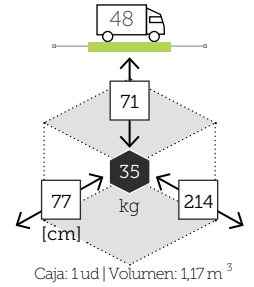

### sofá 3 plazas con cojines

3961  
sacha grey

Ref. CBTS9263GRC  
Aluminio charcoal  
Rope grey  
cojines agora sacha grey

8008  
agora khaki

Ref. CBTS9263KHC  
Aluminio white  
Rope khaki  
cojines agora khaki