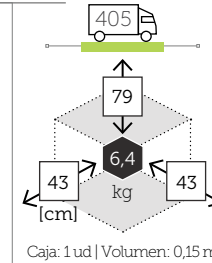

FERMO

mesa centro 3 bandejas abatibles aluminio

- Ref. CAAS940ST3CC
  Aluminio charcoal
- Ref. CAAS940ST3CH
  Aluminio champagne
- Ref. CAAS940ST3MC
  Aluminio mocca
- Ref. CAAS940ST3WH
  Aluminio white

cm

FERMO

mesa comedor rectangular extensible [top teca]

- Ref. TAGT940T28EWH
  Aluminio white
  Top Teca

cm

FERMO

mesa centro 4 bandejas abatibles aluminio

- Ref. CAAS940STCC
  Aluminio charcoal
- Ref. CAAS940STCH
  Aluminio champagne
- Ref. CAAS940STMC
  Aluminio mocca
- Ref. CAAS940STWH
  Aluminio white

cm

FERMO

taburete bar

- Ref. CAW940BARWH
  Aluminio white
  Top Teca

cm

mesa alta rectangular [top teca]

- Ref. TAGT940T127BARWH
  Aluminio white
  Top Teca

cm

FERMO

mesa comedor rectangular extensible [top cerámica]

- Ref. TAGC940T28ECCFB
  Aluminio charcoal
  Top fusion beton ceramic
- Ref. TAGC940T28EWHFB
  Aluminio white
  Top fusion beton ceramic

cm

FLO

jardinera

- Ref. 711.2100
  Polietileno white
- Ref. 711.2300
  Polietileno taupe

cm