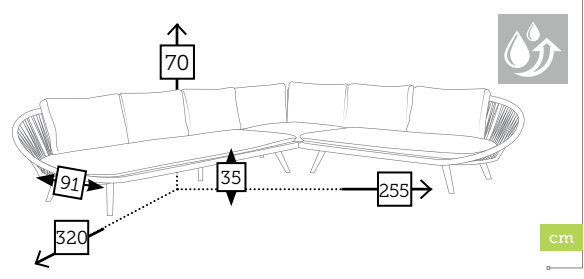

SPADE

conjunto estar con cojines

3961
Ref. CBTS611SGRC
Aluminio silver
Rope grey
cojines sachá grey

8008
Ref. CBTS611SKHC
Aluminio champagne
Rope khaki
cojines agora khaki