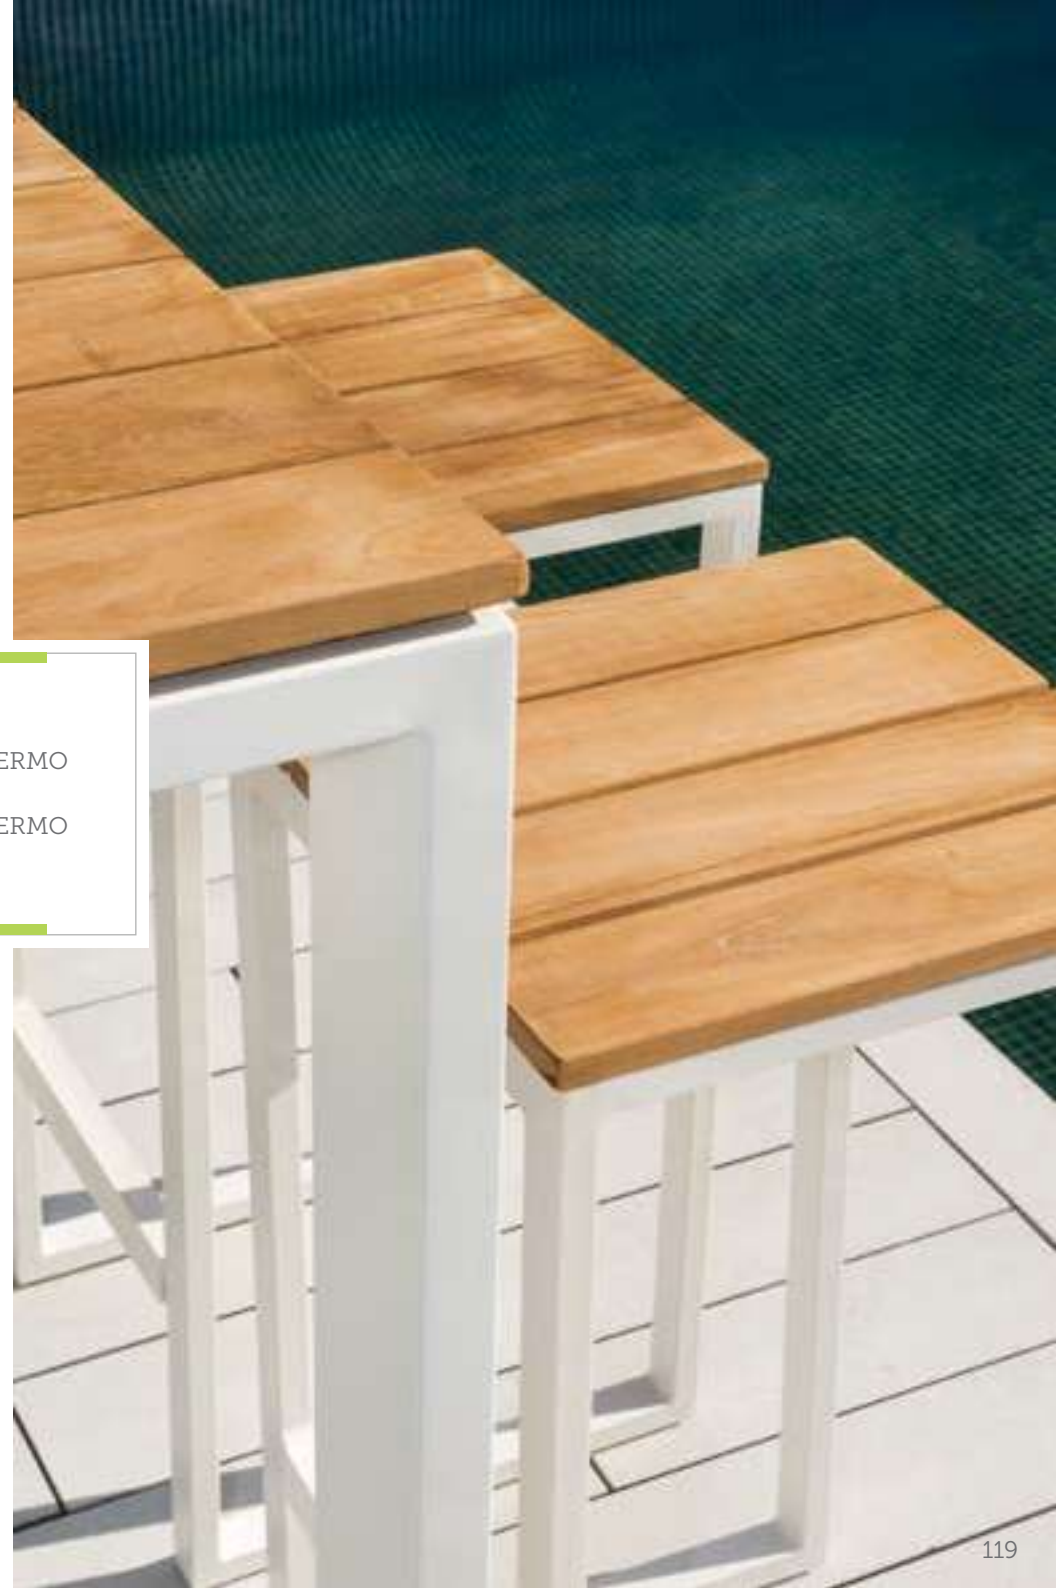

| FERMO
 | FERMO